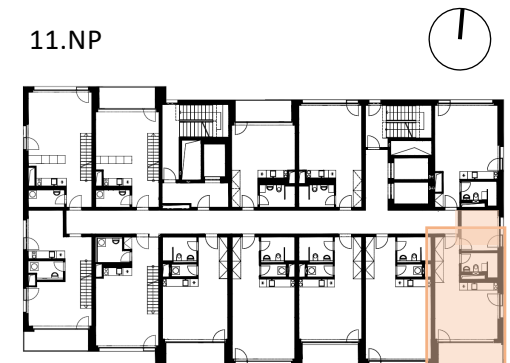

LIGHTHOUSE

Královopolská 139, Brno - Žabovřesky

TOTAL AREA: **11.K**
50,20 m²

R.N.	ROOM NAME	AREA [m ²]
01	ROOM	34,10
02	ROOM	8,57
03	BATHROOM	4,35

Total floor area of the unit: 50,20 m²

The total floor area of the unit is given according to the Government Regulation No.366/2013 Coll. The equipment and facilities shown are only illustrative. Standard equipment is determined by the text of the concluded contract, which includes an annex with a description of the standard equipment. The indicated areas and areas are only indicative. The Seller reserves the right to change.