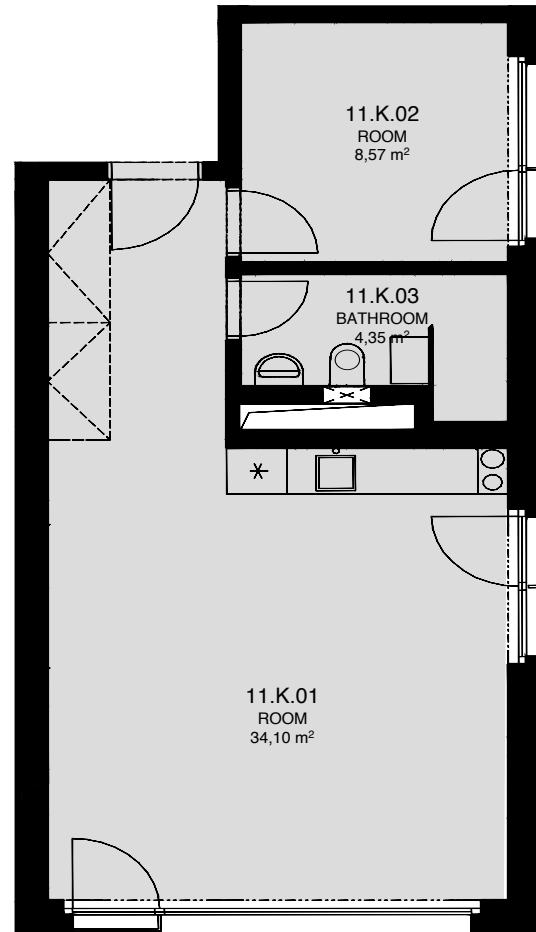

LIGHTHOUSE

Královopolská 139, Brno - Žabovřesky

TOTAL AREA: **11.K**
50,20 m²

R.N.	ROOM NAME	AREA [m ²]
01	ROOM	34,10
02	ROOM	8,57
03	BATHROOM	4,35

Total floor area of the unit: 50,20 m²

The total floor area of the unit is given according to the Government Regulation No.366/2013 Coll. The equipment and facilities shown are only illustrative. Standard equipment is determined by the text of the concluded contract, which includes an annex with a description of the standard equipment. The indicated areas and areas are only indicative. The Seller reserves the right to change.