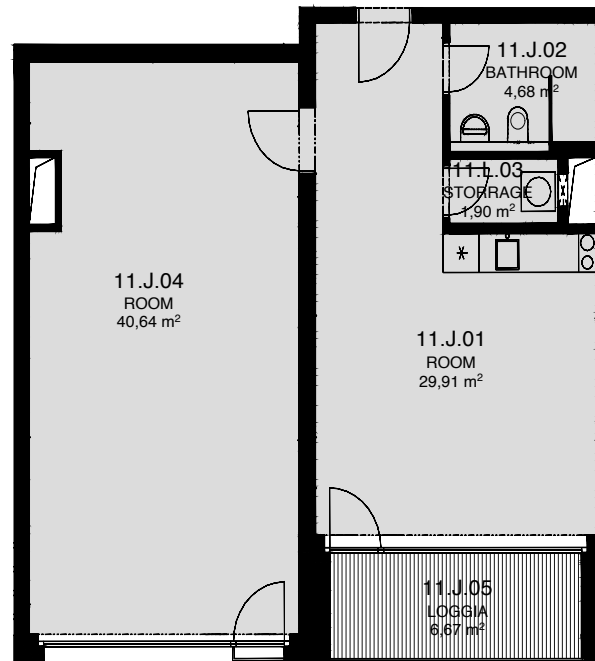

LIGHTHOUSE

Královopolská 139, Brno - Žabovřesky

11.J
TOTAL AREA: 89,10 m²

R.N.	ROOM NAME	AREA [m ²]
01	ROOM	29,91
02	BATHROOM	4,68
03	STORAGE	1,90
04	ROOM	40,64
05	LOGGIA	6,67

11.NP

Total floor area of the unit: 82,40 m²

The total floor area of the unit is given according to the Government Regulation No.366/2013 Coll. The equipment and facilities shown are only illustrative. Standard equipment is determined by the text of the concluded contract, which includes an annex with a description of the standard equipment. The indicated areas and areas are only indicative. The Seller reserves the right to change.