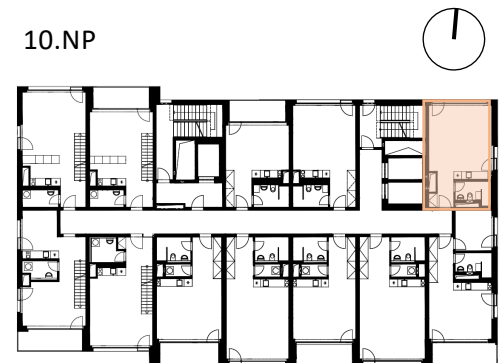

LIGHTHOUSE

Královopolská 139, Brno - Žabovřesky

TOTAL AREA: **10.L**
37,30 m²

R.N.	ROOM NAME	AREA [m ²]
01	ROOM	31,8
02	BATHROOM	4,12

Total floor area of the unit: 37,30 m²

The total floor area of the unit is given according to the Government Regulation No.366/2013 Coll. The equipment and facilities shown are only illustrative. Standard equipment is determined by the text of the concluded contract, which includes an annex with a description of the standard equipment. The indicated areas and areas are only indicative. The Seller reserves the right to change.