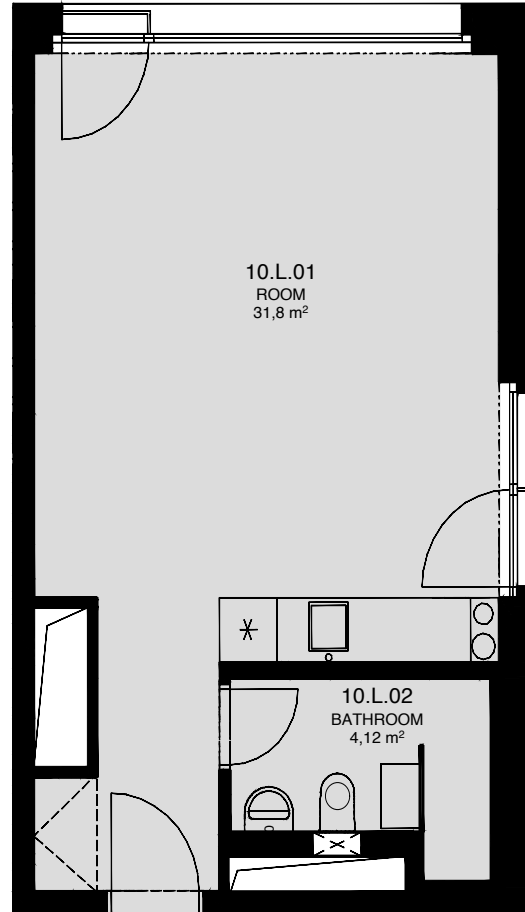

LIGHTHOUSE

Královopolská 139, Brno - Žabovřesky

TOTAL AREA: **10.L**
37,30 m²

R.N.	ROOM NAME	AREA [m ²]
01	ROOM	31,8
02	BATHROOM	4,12

Total floor area of the unit: 37,30 m²

The total floor area of the unit is given according to the Government Regulation No.366/2013 Coll. The equipment and facilities shown are only illustrative. Standard equipment is determined by the text of the concluded contract, which includes an annex with a description of the standard equipment. The indicated areas and areas are only indicative. The Seller reserves the right to change.