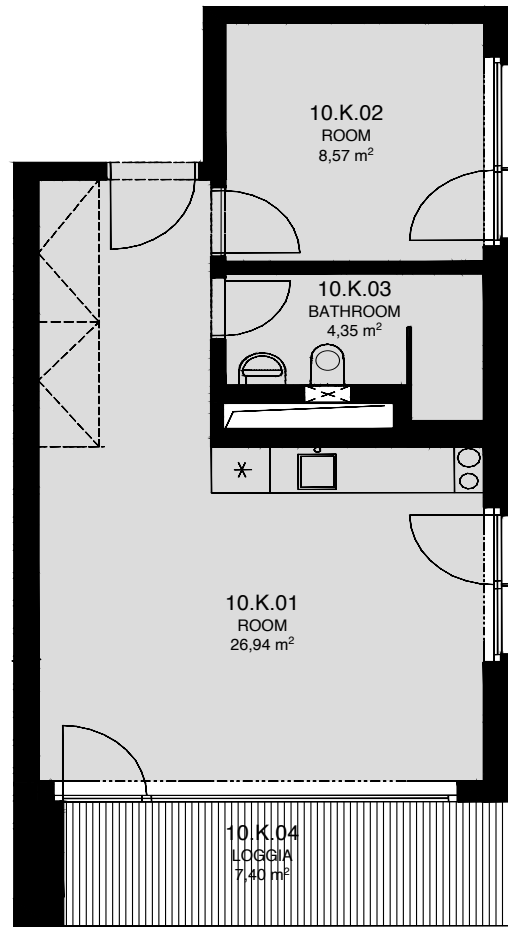

LIGHTHOUSE

Královopolská 139, Brno - Žabovřesky

TOTAL AREA: **10.K**
50,40 m²

R.N.	ROOM NAME	AREA [m ²]
01	ROOM	26,94
02	ROOM	8,57
03	BATHROOM	4,35
04	LOGGIA	7,40

10.NP

Total floor area of the unit: 43,00 m²

The total floor area of the unit is given according to the Government Regulation No.366/2013 Coll. The equipment and facilities shown are only illustrative. Standard equipment is determined by the text of the concluded contract, which includes an annex with a description of the standard equipment. The indicated areas and areas are only indicative. The Seller reserves the right to change.