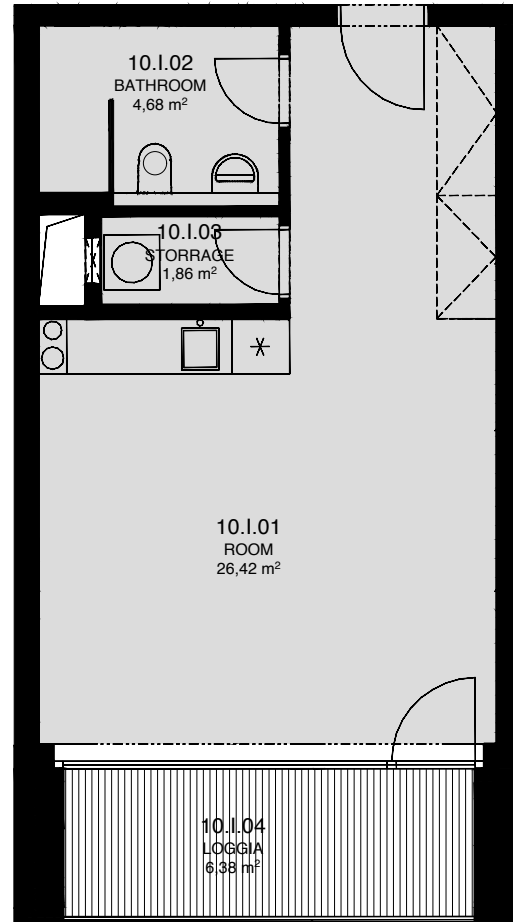

LIGHTHOUSE

Královopolská 139, Brno - Žabovřesky

TOTAL AREA: **10.1**
43,70 m²

R.N.	ROOM NAME	AREA [m ²]
01	ROOM	26,42
02	BATHROOM	4,68
03	STORAGE	1,93
04	LOGGIA	6,37

Total floor area of the unit: 37,40 m²

The total floor area of the unit is given according to the Government Regulation No.366/2013 Coll. The equipment and facilities shown are only illustrative. Standard equipment is determined by the text of the concluded contract, which includes an annex with a description of the standard equipment. The indicated areas and areas are only indicative. The Seller reserves the right to change.