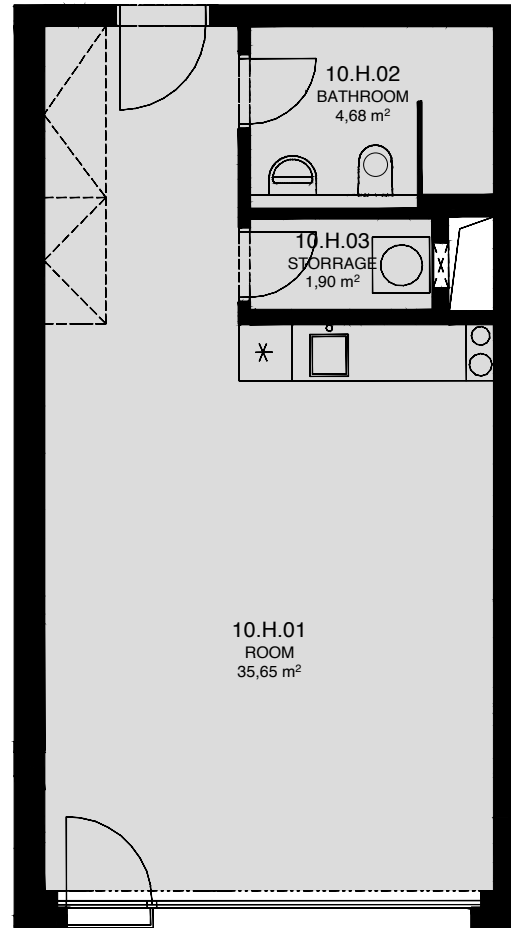

LIGHTHOUSE

Královopolská 139, Brno - Žabovřesky

TOTAL AREA: **10.H**
44,70 m²

R.N.	ROOM NAME	AREA [m ²]
01	ROOM	35,65
02	BATHROOM	4,68
03	STORAGE	1,90

Total floor area of the unit: 44,70 m²

The total floor area of the unit is given according to the Government Regulation No.366/2013 Coll. The equipment and facilities shown are only illustrative. Standard equipment is determined by the text of the concluded contract, which includes an annex with a description of the standard equipment. The indicated areas and areas are only indicative. The Seller reserves the right to change.