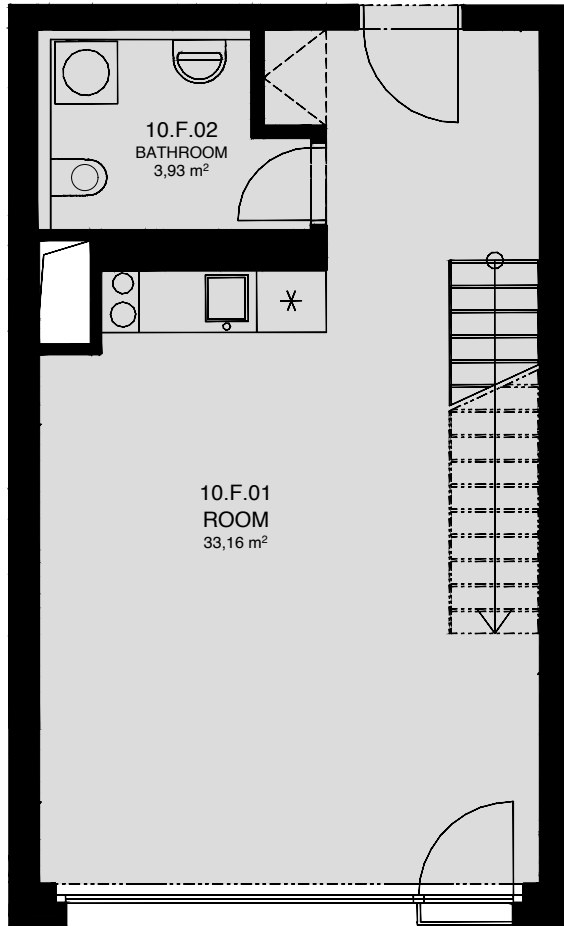

LIGHTHOUSE

Královopolská 139, Brno - Žabovřesky

10,11F

TOTAL AREA: 81,30 m²

R.N.	ROOM NAME	AREA [m ²]
01	ROOM	33,16
02	BATHROOM	3,93
03	ROOM	32,28
04	BATHROOM	3,93
05	LOGGIA	6,40

10.NP

11.NP

Total floor area of the unit: 74,90 m²

The total floor area of the unit is given according to the Government Regulation No.366/2013 Coll. The equipment and facilities shown are only illustrative. Standard equipment is determined by the text of the concluded contract, which includes an annex with a description of the standard equipment. The indicated areas and areas are only indicative. The Seller reserves the right to change.