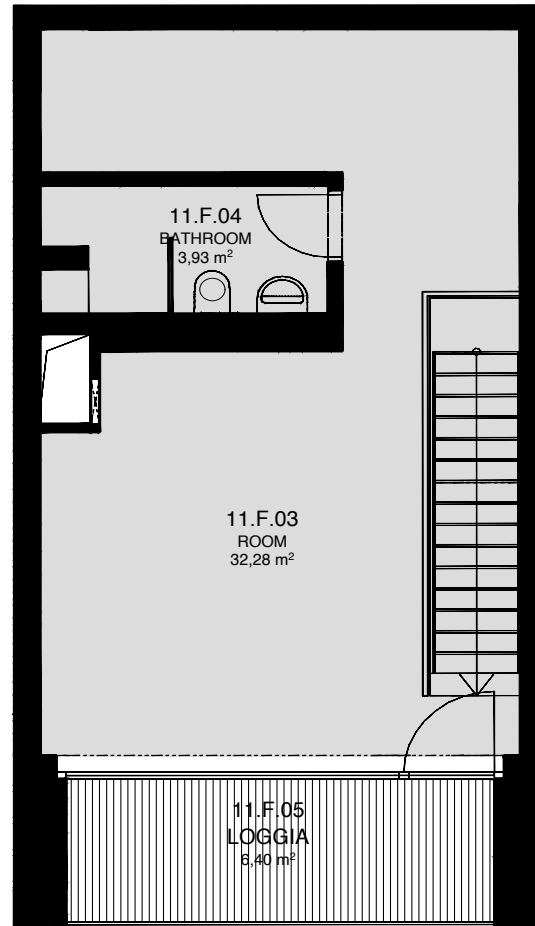

LIGHTHOUSE

Královopolská 139, Brno - Žabovřesky

10,11F

TOTAL AREA: 81,30 m²

R.N.	ROOM NAME	AREA [m ²]
01	ROOM	33,16
02	BATHROOM	3,93
03	ROOM	32,28
04	BATHROOM	3,93
05	LOGGIA	6,40

10.NP

11.NP

Total floor area of the unit: 74,90 m²

The total floor area of the unit is given according to the Government Regulation No.366/2013 Coll. The equipment and facilities shown are only illustrative. Standard equipment is determined by the text of the concluded contract, which includes an annex with a description of the standard equipment. The indicated areas and areas are only indicative. The Seller reserves the right to change.