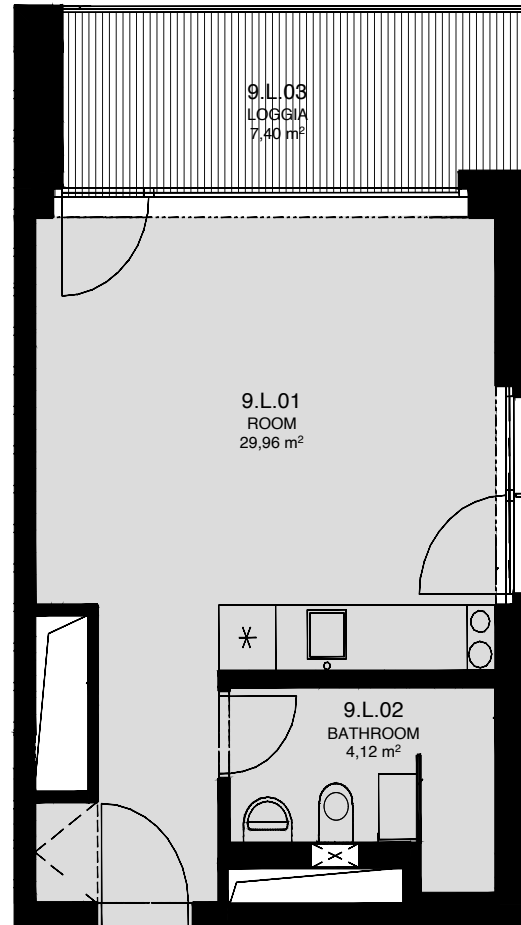

LIGHTHOUSE

Královopolská 139, Brno - Žabovřesky

9.L
TOTAL AREA: 37,60 m²

R.N.	ROOM NAME	AREA [m ²]
01	ROOM	22,76
02	BATHROOM	4,28
03	LOGGIA	7,40

Total floor area of the unit: 30,20 m²

The total floor area of the unit is given according to the Government Regulation No.366/2013 Coll. The equipment and facilities shown are only illustrative. Standard equipment is determined by the text of the concluded contract, which includes an annex with a description of the standard equipment. The indicated areas and areas are only indicative. The Seller reserves the right to change.