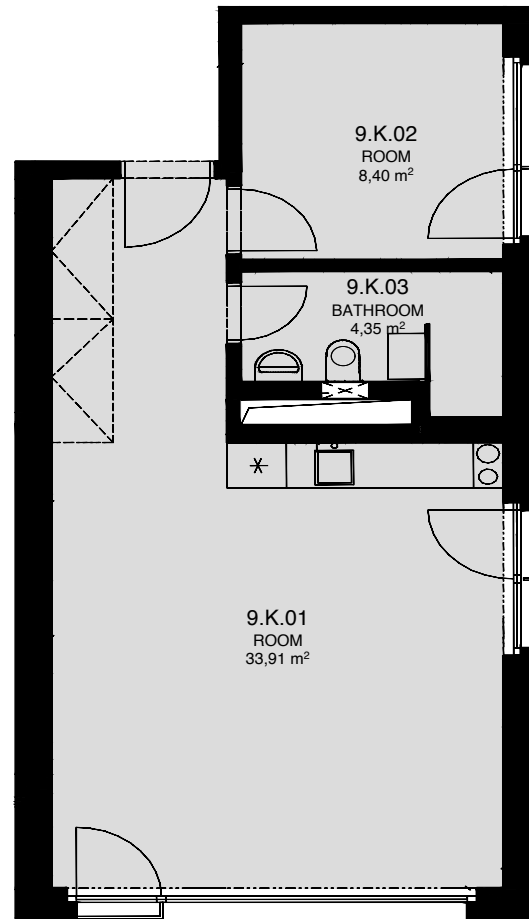

LIGHTHOUSE

Královopolská 139, Brno - Žabovřesky

9.K
TOTAL AREA: 50,20 m²

| R.N. | ROOM NAME | AREA [m ²] |
|------|-----------|------------------------|
| 01 | ROOM | 34,09 |
| 02 | ROOM | 8,57 |
| 03 | BATHROOM | 4,35 |

Total floor area of the unit: 50,20 m²

The total floor area of the unit is given according to the Government Regulation No.366/2013 Coll. The equipment and facilities shown are only illustrative. Standard equipment is determined by the text of the concluded contract, which includes an annex with a description of the standard equipment. The indicated areas and areas are only indicative. The Seller reserves the right to change.