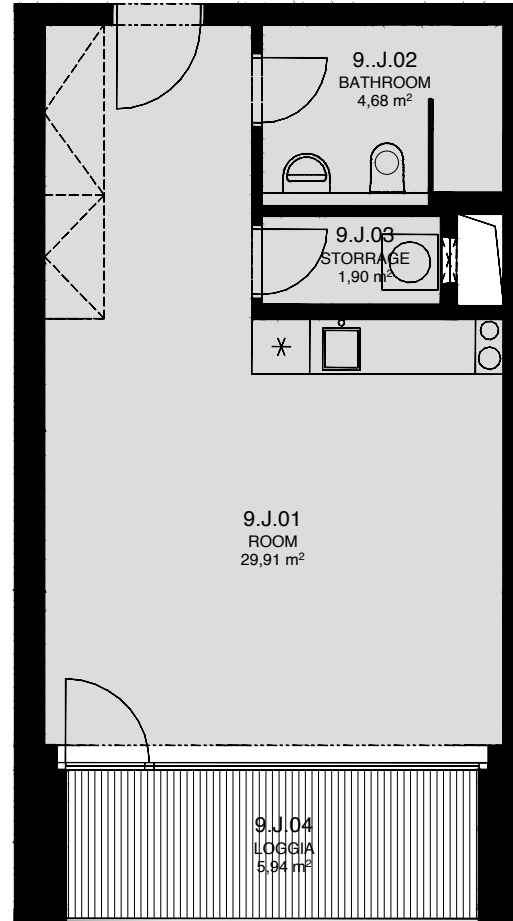

LIGHTHOUSE

Královopolská 139, Brno - Žabovřesky

9.J
TOTAL AREA: 44,90 m²

R.N.	ROOM NAME	AREA [m ²]
01	ROOM	29,91
02	BATHROOM	4,68
03	STORAGE	1,90
04	LOGGIA	5,94

Total floor area of the unit: 39,00 m²

The total floor area of the unit is given according to the Government Regulation No.366/2013 Coll. The equipment and facilities shown are only illustrative. Standard equipment is determined by the text of the concluded contract, which includes an annex with a description of the standard equipment. The indicated areas and areas are only indicative. The Seller reserves the right to change.