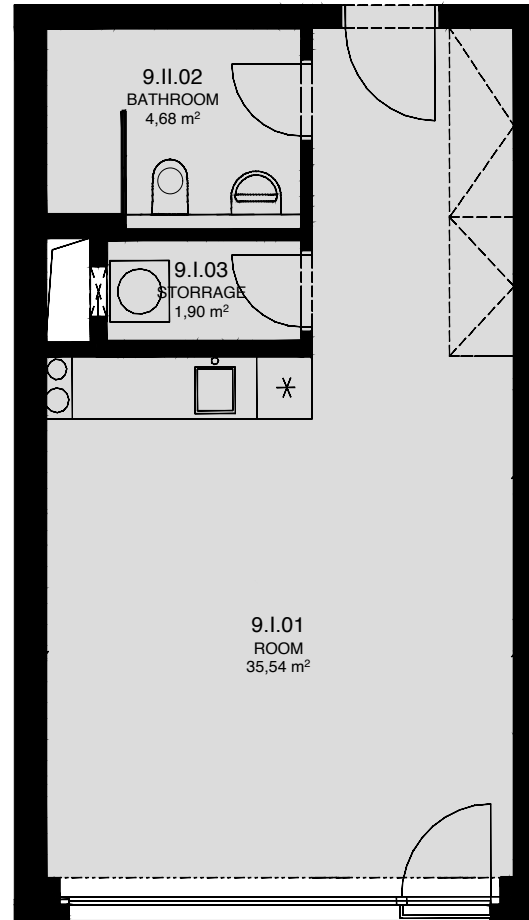

# LIGHTHOUSE

Královopolská 139, Brno - Žabovřesky

TOTAL AREA: 9.1  
44,60 m<sup>2</sup>

R.N.	ROOM NAME	AREA [m <sup>2</sup> ]
01	ROOM	35,54
02	BATHROOM	4,68
03	STORAGE	1,90

Total floor area of the unit: 44,60 m<sup>2</sup>

The total floor area of the unit is given according to the Government Regulation No.366/2013 Coll. The equipment and facilities shown are only illustrative. Standard equipment is determined by the text of the concluded contract, which includes an annex with a description of the standard equipment. The indicated areas and areas are only indicative. The Seller reserves the right to change.