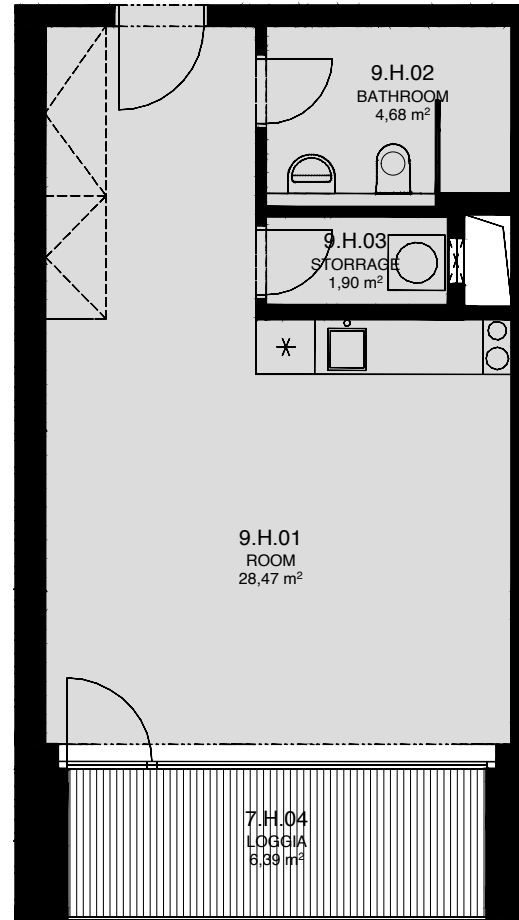

LIGHTHOUSE

Královopolská 139, Brno - Žabovřesky

9.H
TOTAL AREA: 43,80 m²

R.N.	ROOM NAME	AREA [m ²]
01	ROOM	28,47
02	BATHROOM	4,68
03	STORAGE	1,90
04	LOGGIA	6,39

Total floor area of the unit: 37,40 m²

The total floor area of the unit is given according to the Government Regulation No.366/2013 Coll. The equipment and facilities shown are only illustrative. Standard equipment is determined by the text of the concluded contract, which includes an annex with a description of the standard equipment. The indicated areas and areas are only indicative. The Seller reserves the right to change.