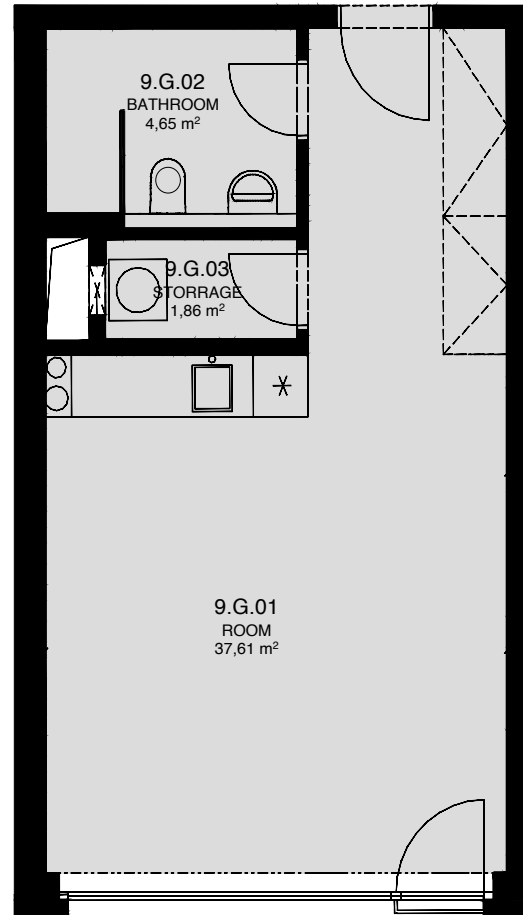

LIGHTHOUSE

Královopolská 139, Brno - Žabovřesky

TOTAL AREA: **9.G**
46,40 m²

R.N.	ROOM NAME	AREA [m ²]
01	ROOM	37,61
02	BATHROOM	4,65
03	STORAGE	1,86

Total floor area of the unit: 46,40 m²

The total floor area of the unit is given according to the Government Regulation No.366/2013 Coll. The equipment and facilities shown are only illustrative. Standard equipment is determined by the text of the concluded contract, which includes an annex with a description of the standard equipment. The indicated areas and areas are only indicative. The Seller reserves the right to change.