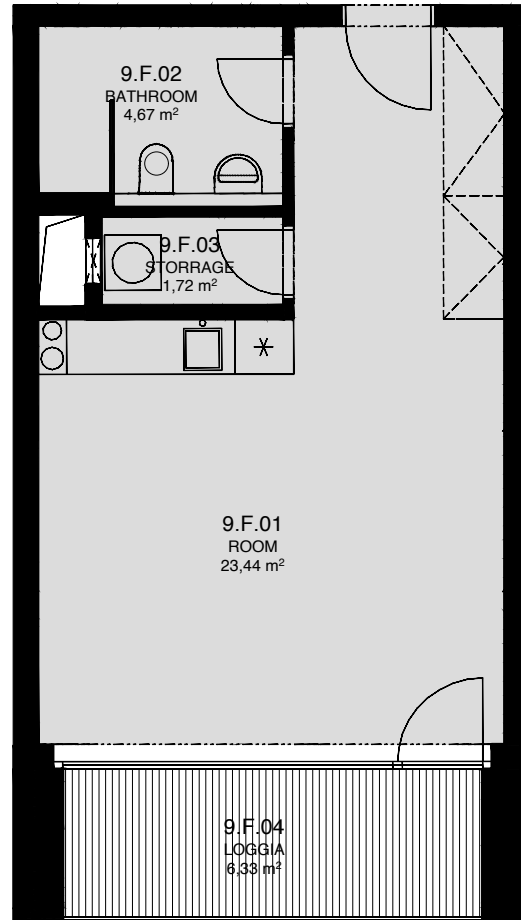

LIGHTHOUSE

Královopolská 139, Brno - Žabovřesky

9.F
TOTAL AREA: 38,60 m²

R.N.	ROOM NAME	AREA [m ²]
01	ROOM	23,44
02	BATHROOM	4,67
03	STORAGE	1,72
04	LOGGIA	6,33

Total floor area of the unit: 32,30 m²

The total floor area of the unit is given according to the Government Regulation No.366/2013 Coll. The equipment and facilities shown are only illustrative. Standard equipment is determined by the text of the concluded contract, which includes an annex with a description of the standard equipment. The indicated areas and areas are only indicative. The Seller reserves the right to change.