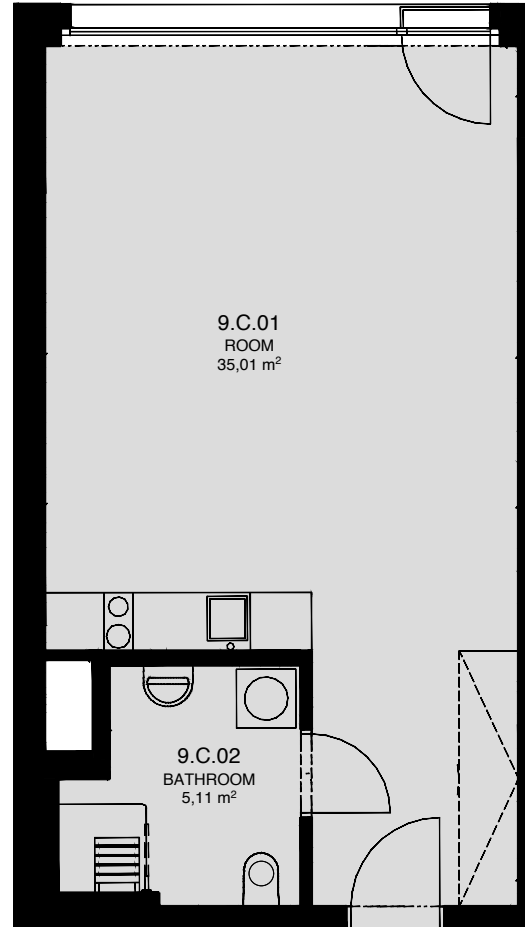

LIGHTHOUSE

Královopolská 139, Brno - Žabovřesky

TOTAL AREA: **9.C**
42,50 m²

R.N.	ROOM NAME	AREA [m ²]
01	ROOM	35,01
02	BATHROOM	5,11

Total floor area of the unit: 42,50 m²

The total floor area of the unit is given according to the Government Regulation No.366/2013 Coll. The equipment and facilities shown are only illustrative. Standard equipment is determined by the text of the concluded contract, which includes an annex with a description of the standard equipment. The indicated areas and areas are only indicative. The Seller reserves the right to change.