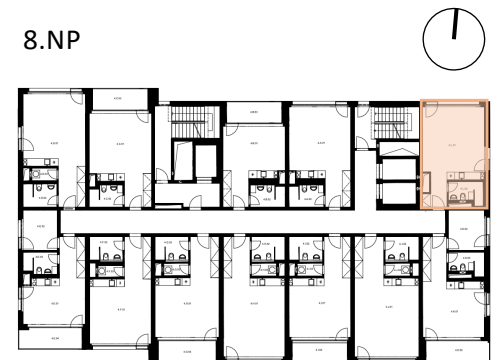

LIGHTHOUSE

Královopolská 139, Brno - Žabovřesky

8.L
TOTAL AREA: 37,50 m²

R.N.	ROOM NAME	AREA [m ²]
01	ROOM	29,96
02	BATHROOM	4,12

Total floor area of the unit: 37,50 m²

The total floor area of the unit is given according to the Government Regulation No.366/2013 Coll. The equipment and facilities shown are only illustrative. Standard equipment is determined by the text of the concluded contract, which includes an annex with a description of the standard equipment. The indicated areas and areas are only indicative. The Seller reserves the right to change.