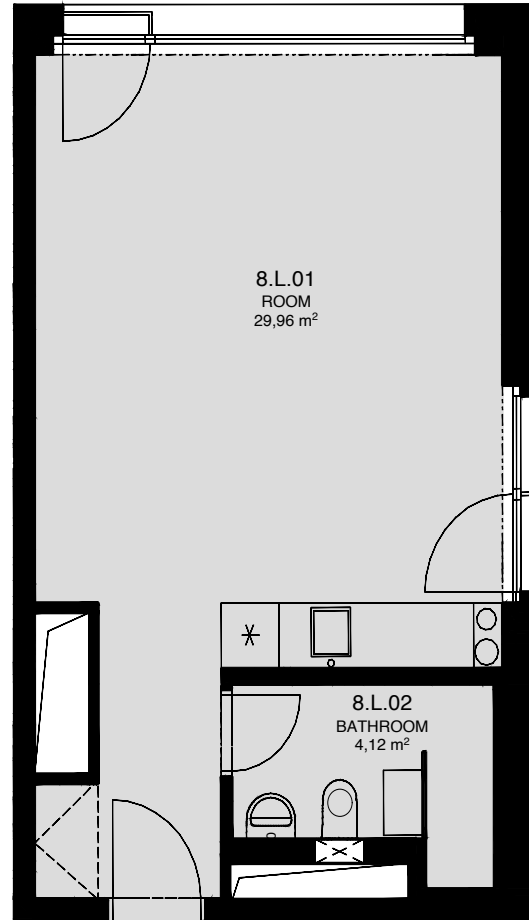

LIGHTHOUSE

Královopolská 139, Brno - Žabovřesky

8.L
TOTAL AREA: 37,50 m²

R.N.	ROOM NAME	AREA [m ²]
01	ROOM	29,96
02	BATHROOM	4,12

Total floor area of the unit: 37,50 m²

The total floor area of the unit is given according to the Government Regulation No.366/2013 Coll. The equipment and facilities shown are only illustrative. Standard equipment is determined by the text of the concluded contract, which includes an annex with a description of the standard equipment. The indicated areas and areas are only indicative. The Seller reserves the right to change.