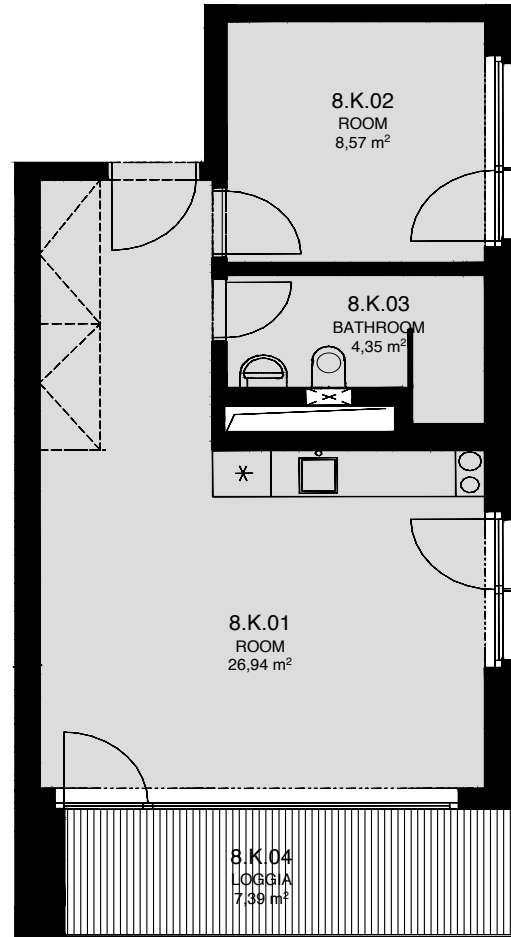

LIGHTHOUSE

Královopolská 139, Brno - Žabovřesky

8.K

TOTAL AREA: 50,40 m²

R.N.	ROOM NAME	AREA [m ²]
01	ROOM	26,94
02	ROOM	8,57
03	BATHROOM	4,35
04	LOGGIA	7,39

8.NP

Total floor area of the unit: 43,00 m²

The total floor area of the unit is given according to the Government Regulation No.366/2013 Coll. The equipment and facilities shown are only illustrative. Standard equipment is determined by the text of the concluded contract, which includes an annex with a description of the standard equipment. The indicated areas and areas are only indicative. The Seller reserves the right to change.