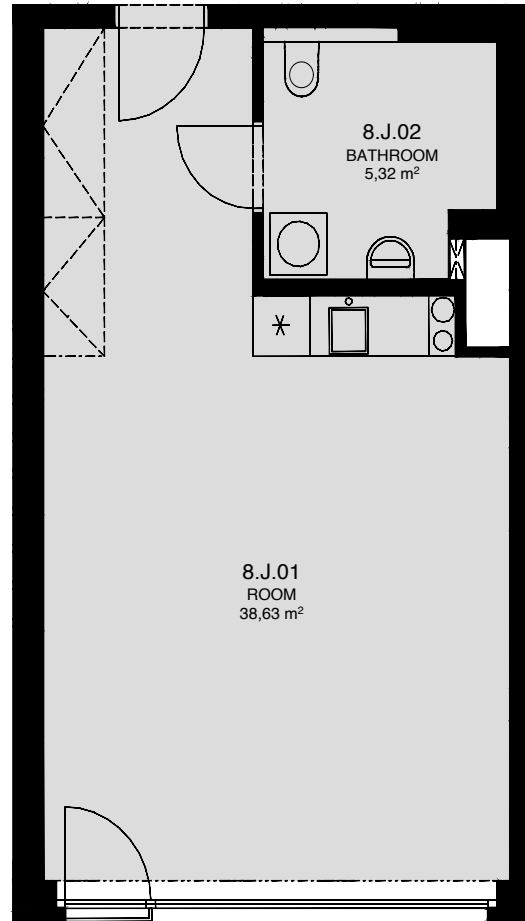

LIGHTHOUSE

Královopolská 139, Brno - Žabovřesky

8.J
TOTAL AREA: 46,40 m²

R.N.	ROOM NAME	AREA [m ²]
01	ROOM	38,63
02	BATHROOM	5,32

Total floor area of the unit: 46,40 m²

The total floor area of the unit is given according to the Government Regulation No.366/2013 Coll. The equipment and facilities shown are only illustrative. Standard equipment is determined by the text of the concluded contract, which includes an annex with a description of the standard equipment. The indicated areas and areas are only indicative. The Seller reserves the right to change.