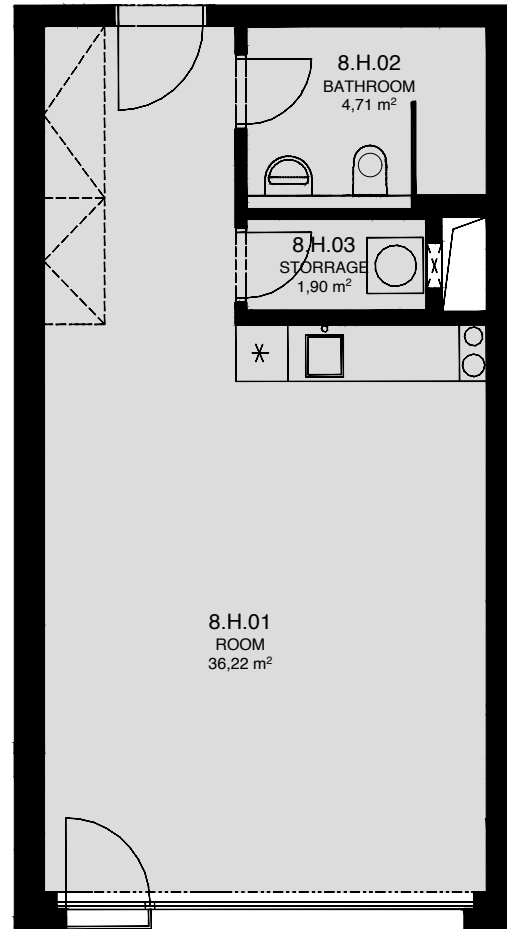

LIGHTHOUSE

Královopolská 139, Brno - Žabovřesky

8.H
TOTAL AREA: 44,70 m²

R.N.	ROOM NAME	AREA [m ²]
01	ROOM	36,22
02	BATHROOM	4,71
03	STORAGE	1,90

Total floor area of the unit: 44,70 m²

The total floor area of the unit is given according to the Government Regulation No.366/2013 Coll. The equipment and facilities shown are only illustrative. Standard equipment is determined by the text of the concluded contract, which includes an annex with a description of the standard equipment. The indicated areas and areas are only indicative. The Seller reserves the right to change.