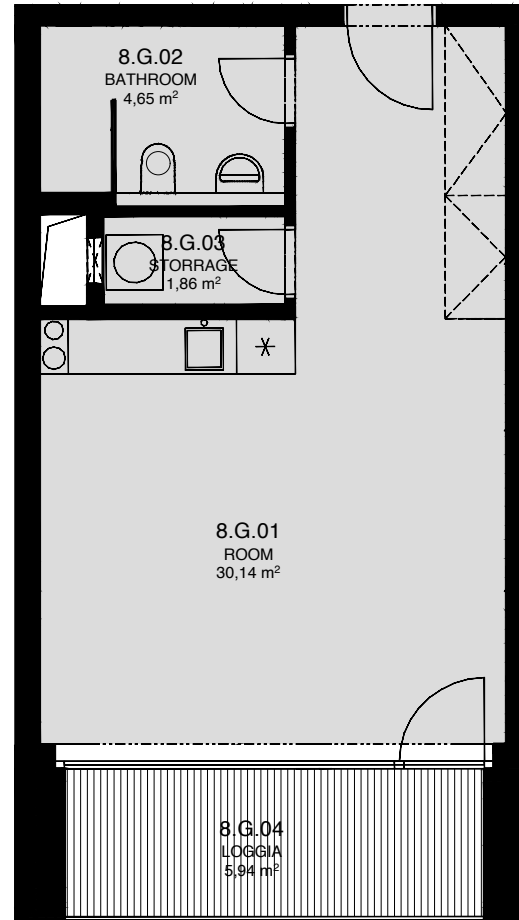

LIGHTHOUSE

Královopolská 139, Brno - Žabovřesky

8.G
TOTAL AREA: 44,80 m²

R.N.	ROOM NAME	AREA [m ²]
01	ROOM	30,14
02	BATHROOM	4,65
03	STORAGE	1,86
04	LOGGIA	5,94

Total floor area of the unit: 38,90 m²

The total floor area of the unit is given according to the Government Regulation No.366/2013 Coll. The equipment and facilities shown are only illustrative. Standard equipment is determined by the text of the concluded contract, which includes an annex with a description of the standard equipment. The indicated areas and areas are only indicative. The Seller reserves the right to change.