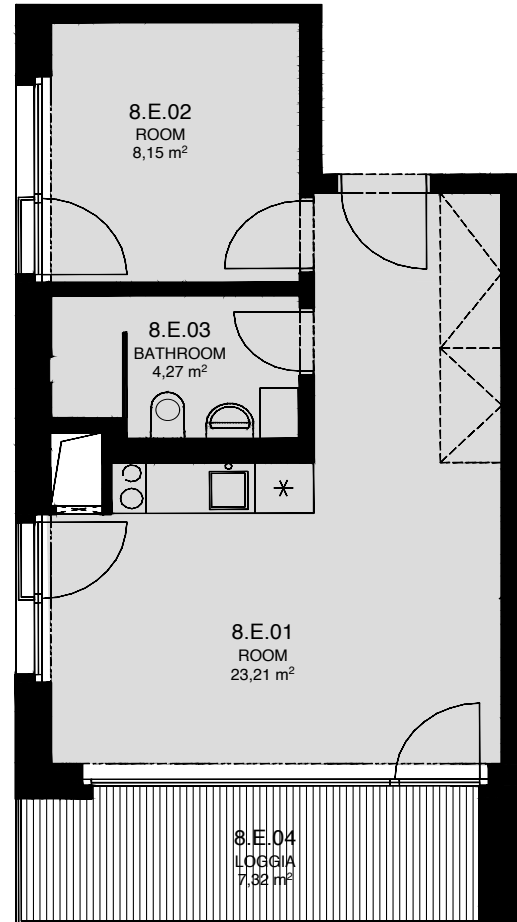

LIGHTHOUSE

Královopolská 139, Brno - Žabovřesky

8.E
TOTAL AREA: 45,50 m²

R.N.	ROOM NAME	AREA [m ²]
01	ROOM	23,21
02	ROOM	8,15
03	BATHROOM	4,27
04	LOGGIA	7,32

Total floor area of the unit: 38,20 m²

The total floor area of the unit is given according to the Government Regulation No.366/2013 Coll. The equipment and facilities shown are only illustrative. Standard equipment is determined by the text of the concluded contract, which includes an annex with a description of the standard equipment. The indicated areas and areas are only indicative. The Seller reserves the right to change.