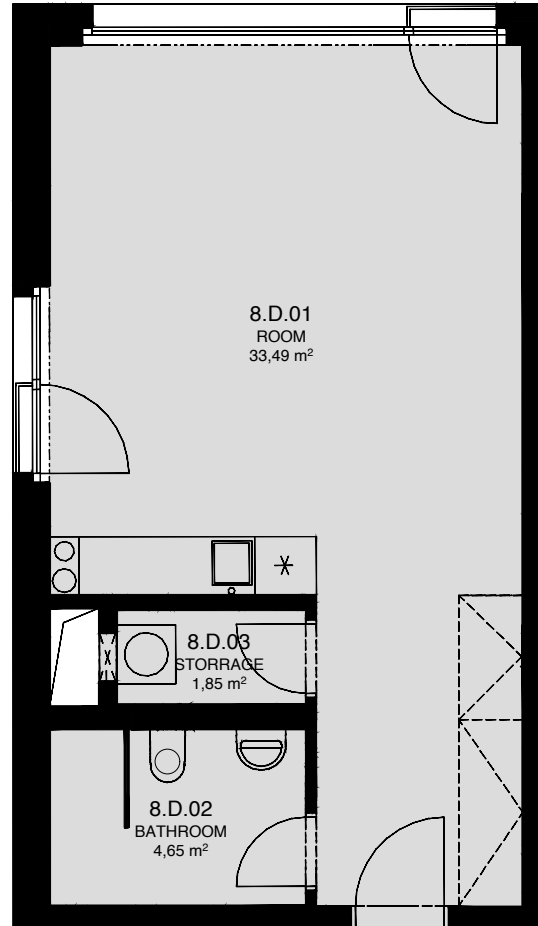

LIGHTHOUSE

Královopolská 139, Brno - Žabovřesky

8.D
TOTAL AREA: 42,40 m²

R.N.	ROOM NAME	AREA [m ²]
01	ROOM	33,49
02	BATHROOM	4,65
03	STORAGE	1,86

Total floor area of the unit: 42,40 m²

The total floor area of the unit is given according to the Government Regulation No.366/2013 Coll. The equipment and facilities shown are only illustrative. Standard equipment is determined by the text of the concluded contract, which includes an annex with a description of the standard equipment. The indicated areas and areas are only indicative. The Seller reserves the right to change.