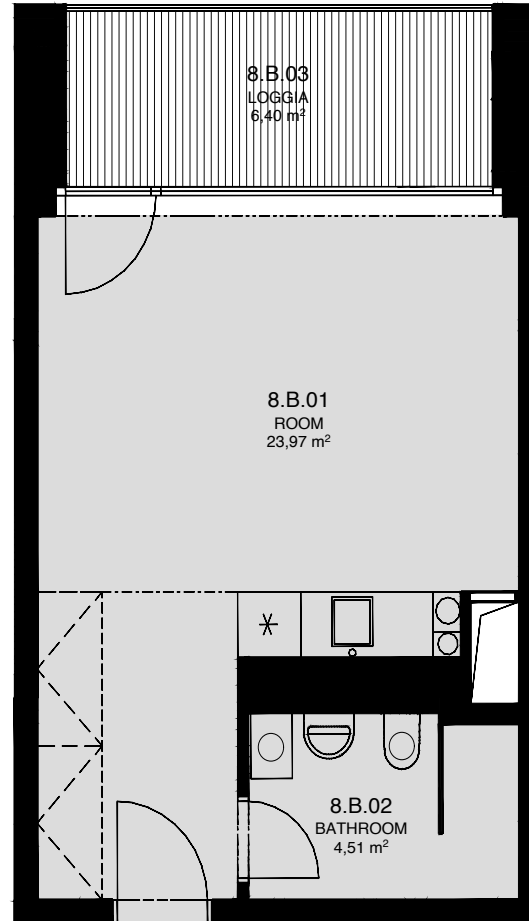

LIGHTHOUSE

Královopolská 139, Brno - Žabovřesky

8.B

TOTAL AREA: 36,70 m²

R.N.	ROOM NAME	AREA [m ²]
01	ROOM	23,46
02	BATHROOM	4,51
03	LOGGIA	6,40

8.NP

Total floor area of the unit: 30,30 m²

The total floor area of the unit is given according to the Government Regulation No.366/2013 Coll. The equipment and facilities shown are only illustrative. Standard equipment is determined by the text of the concluded contract, which includes an annex with a description of the standard equipment. The indicated areas and areas are only indicative. The Seller reserves the right to change.