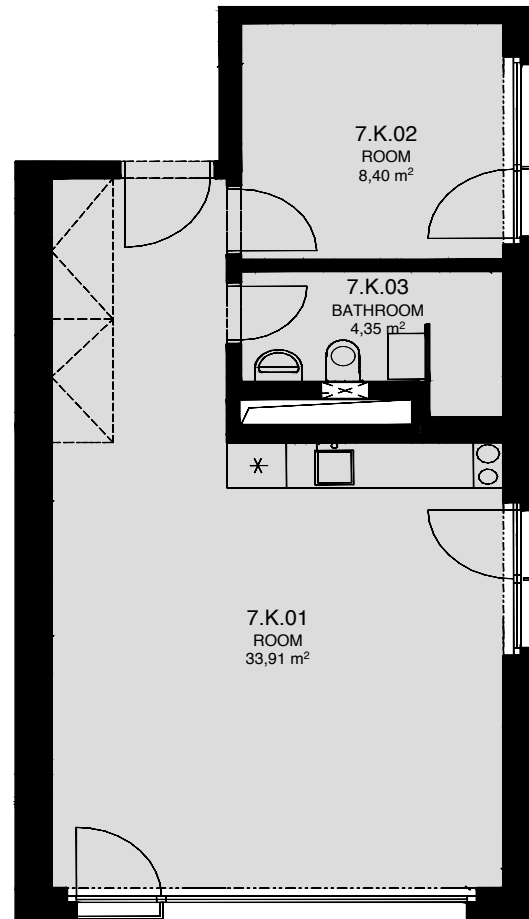

LIGHTHOUSE

Královopolská 139, Brno - Žabovřesky

7.K
TOTAL AREA: 50,20 m²

R.N.	ROOM NAME	AREA [m ²]
01	ROOM	34,09
02	ROOM	8,57
03	BATHROOM	4,35

Total floor area of the unit: 50,20 m²

The total floor area of the unit is given according to the Government Regulation No.366/2013 Coll. The equipment and facilities shown are only illustrative. Standard equipment is determined by the text of the concluded contract, which includes an annex with a description of the standard equipment. The indicated areas and areas are only indicative. The Seller reserves the right to change.