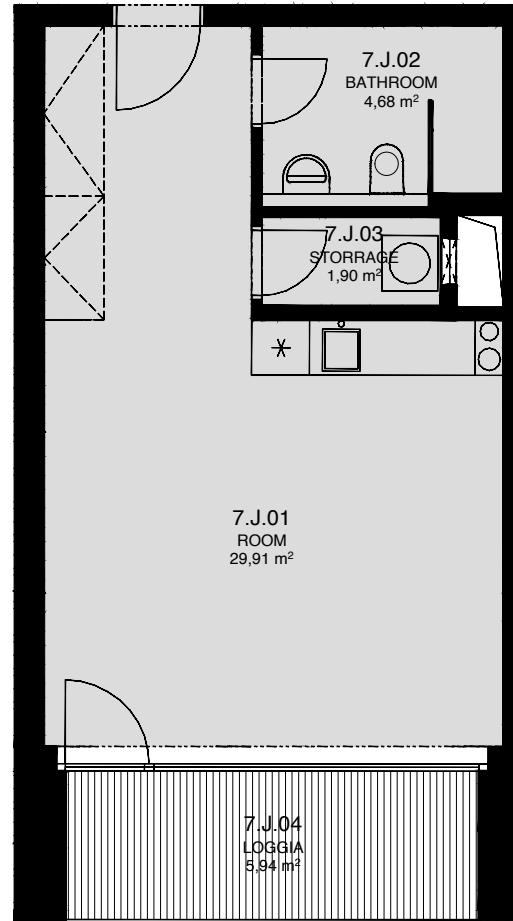

LIGHTHOUSE

Královopolská 139, Brno - Žabovřesky

7.J
TOTAL AREA: 44,90 m²

R.N.	ROOM NAME	AREA [m ²]
01	ROOM	29,91
02	BATHROOM	4,68
03	STORAGE	1,90
04	LOGGIA	5,94

Total floor area of the unit: 39,00 m²

The total floor area of the unit is given according to the Government Regulation No.366/2013 Coll. The equipment and facilities shown are only illustrative. Standard equipment is determined by the text of the concluded contract, which includes an annex with a description of the standard equipment. The indicated areas and areas are only indicative. The Seller reserves the right to change.