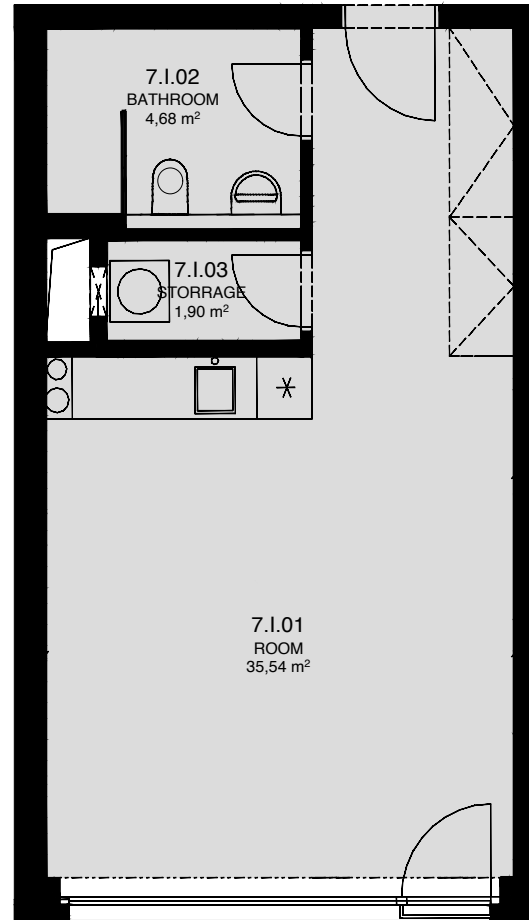

# LIGHTHOUSE

Královopolská 139, Brno - Žabovřesky

7.1  
TOTAL AREA: 44,60 m<sup>2</sup>

R.N.	ROOM NAME	AREA [m <sup>2</sup> ]
01	ROOM	35,54
02	BATHROOM	4,68
03	STORAGE	1,90

Total floor area of the unit: 44,60 m<sup>2</sup>

The total floor area of the unit is given according to the Government Regulation No.366/2013 Coll. The equipment and facilities shown are only illustrative. Standard equipment is determined by the text of the concluded contract, which includes an annex with a description of the standard equipment. The indicated areas and areas are only indicative. The Seller reserves the right to change.