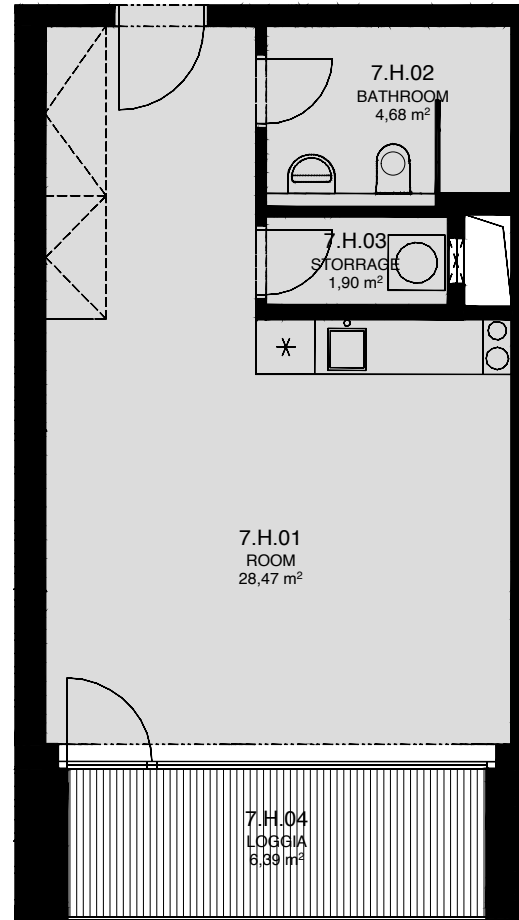

LIGHTHOUSE

Královopolská 139, Brno - Žabovřesky

7.H
TOTAL AREA: 43,80 m²

R.N.	ROOM NAME	AREA [m ²]
01	ROOM	28,47
02	BATHROOM	4,68
03	STORAGE	1,90
04	LOGGIA	6,39

Total floor area of the unit: 37,40 m²

The total floor area of the unit is given according to the Government Regulation No.366/2013 Coll. The equipment and facilities shown are only illustrative. Standard equipment is determined by the text of the concluded contract, which includes an annex with a description of the standard equipment. The indicated areas and areas are only indicative. The Seller reserves the right to change.