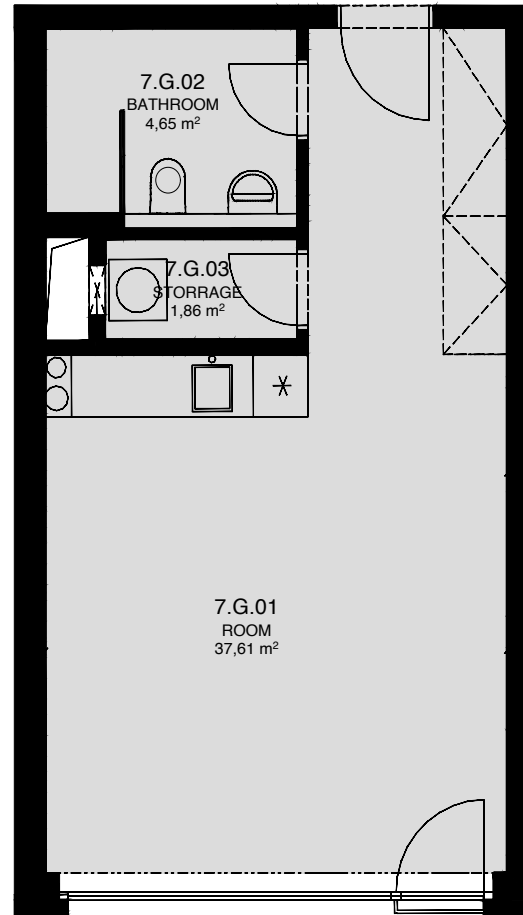

LIGHTHOUSE

Královopolská 139, Brno - Žabovřesky

TOTAL AREA: **7.G**
46,40 m²

R.N.	ROOM NAME	AREA [m ²]
01	ROOM	37,61
02	BATHROOM	4,65
03	STORAGE	1,86

Total floor area of the unit: 46,40 m²

The total floor area of the unit is given according to the Government Regulation No.366/2013 Coll. The equipment and facilities shown are only illustrative. Standard equipment is determined by the text of the concluded contract, which includes an annex with a description of the standard equipment. The indicated areas and areas are only indicative. The Seller reserves the right to change.