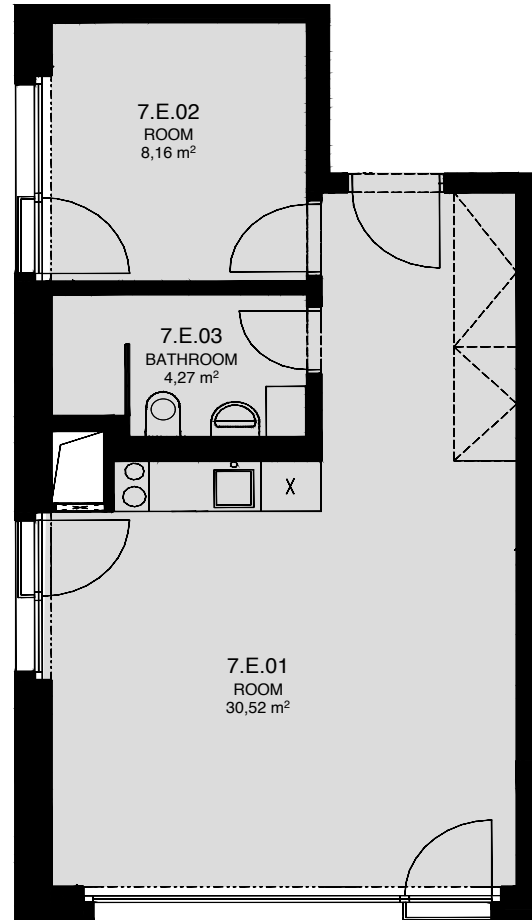

LIGHTHOUSE

Královopolská 139, Brno - Žabovřesky

7.E
TOTAL AREA: 45,50 m²

R.N.	ROOM NAME	AREA [m ²]
01	ROOM	30,52
02	ROOM	8,16
03	BATHROOM	4,27

Total floor area of the unit: 45,50 m²

The total floor area of the unit is given according to the Government Regulation No.366/2013 Coll. The equipment and facilities shown are only illustrative. Standard equipment is determined by the text of the concluded contract, which includes an annex with a description of the standard equipment. The indicated areas and areas are only indicative. The Seller reserves the right to change.