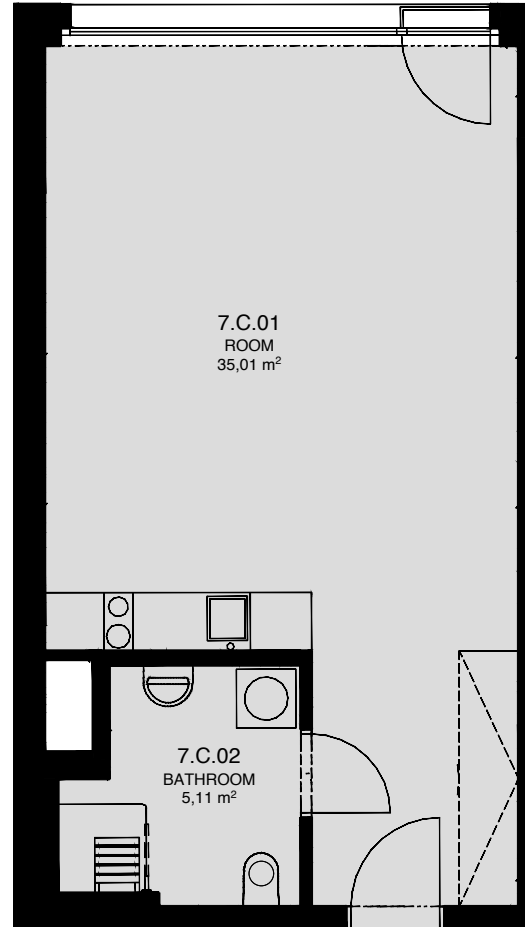

LIGHTHOUSE

Královopolská 139, Brno - Žabovřesky

7.C
TOTAL AREA: 42,50 m²

R.N.	ROOM NAME	AREA [m ²]
01	ROOM	35,01
02	BATHROOM	5,11

Total floor area of the unit: 42,50 m²

The total floor area of the unit is given according to the Government Regulation No.366/2013 Coll. The equipment and facilities shown are only illustrative. Standard equipment is determined by the text of the concluded contract, which includes an annex with a description of the standard equipment. The indicated areas and areas are only indicative. The Seller reserves the right to change.