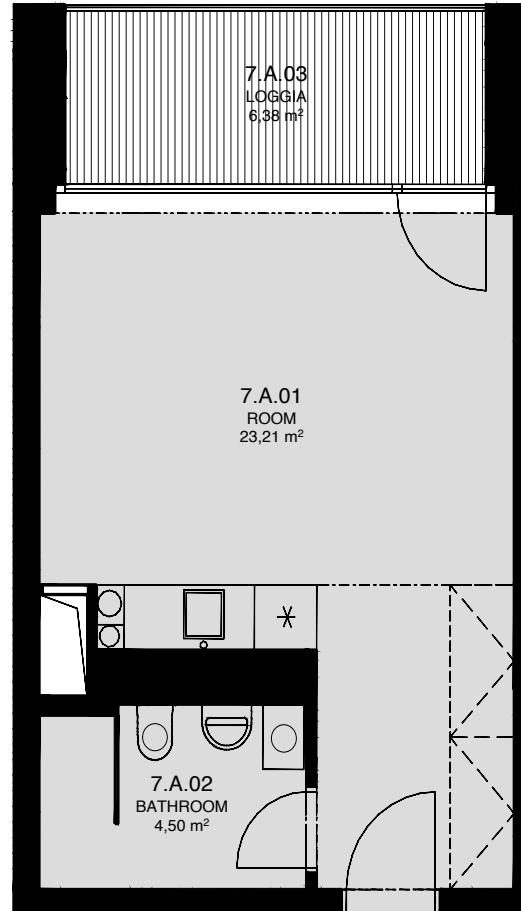

LIGHTHOUSE

Královopolská 139, Brno - Žabovřesky

7.A
TOTAL AREA: 36,40 m²

R.N.	ROOM NAME	AREA [m ²]
01	ROOM	23,21
02	BATHROOM	4,50
03	LOGGIA	6,38

Total floor area of the unit: 30,00 m²

The total floor area of the unit is given according to the Government Regulation No.366/2013 Coll. The equipment and facilities shown are only illustrative. Standard equipment is determined by the text of the concluded contract, which includes an annex with a description of the standard equipment. The indicated areas and areas are only indicative. The Seller reserves the right to change.