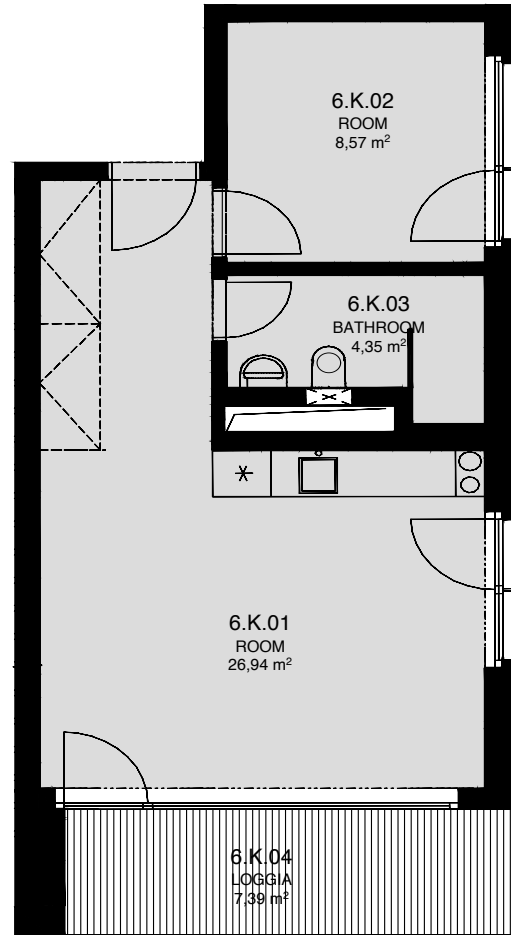

LIGHTHOUSE

Královopolská 139, Brno - Žabovřesky

6.K
TOTAL AREA: 50,40 m²

R.N.	ROOM NAME	AREA [m ²]
01	ROOM	26,94
02	ROOM	8,57
03	BATHROOM	4,35
04	LOGGIA	7,39

Total floor area of the unit: 43,00 m²

The total floor area of the unit is given according to the Government Regulation No.366/2013 Coll. The equipment and facilities shown are only illustrative. Standard equipment is determined by the text of the concluded contract, which includes an annex with a description of the standard equipment. The indicated areas and areas are only indicative. The Seller reserves the right to change.