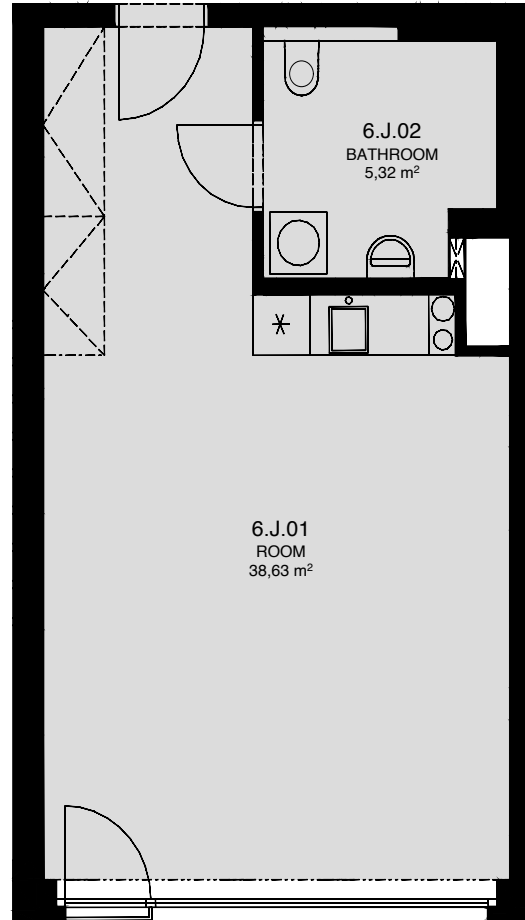

LIGHTHOUSE

Královopolská 139, Brno - Žabovřesky

6.J
TOTAL AREA: 46,40 m²

R.N.	ROOM NAME	AREA [m ²]
01	ROOM	38,63
02	BATHROOM	5,32

Total floor area of the unit: 46,40 m²

The total floor area of the unit is given according to the Government Regulation No.366/2013 Coll. The equipment and facilities shown are only illustrative. Standard equipment is determined by the text of the concluded contract, which includes an annex with a description of the standard equipment. The indicated areas and areas are only indicative. The Seller reserves the right to change.