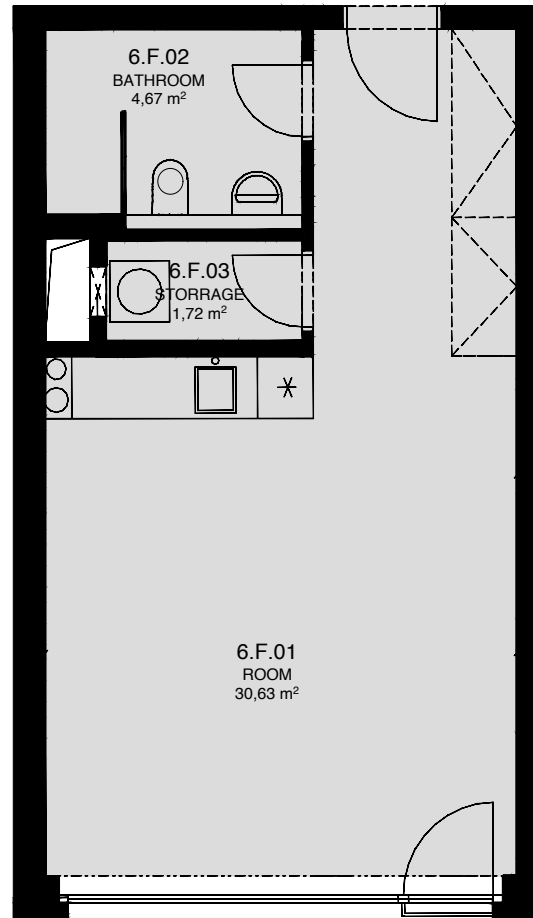

LIGHTHOUSE

Královopolská 139, Brno - Žabovřesky

6.F
TOTAL AREA: 39,90 m²

R.N.	ROOM NAME	AREA [m ²]
01	ROOM	30,63
02	BATHROOM	4,67
03	STORAGE	1,72

Total floor area of the unit: 39,90 m²

The total floor area of the unit is given according to the Government Regulation No.366/2013 Coll. The equipment and facilities shown are only illustrative. Standard equipment is determined by the text of the concluded contract, which includes an annex with a description of the standard equipment. The indicated areas and areas are only indicative. The Seller reserves the right to change.