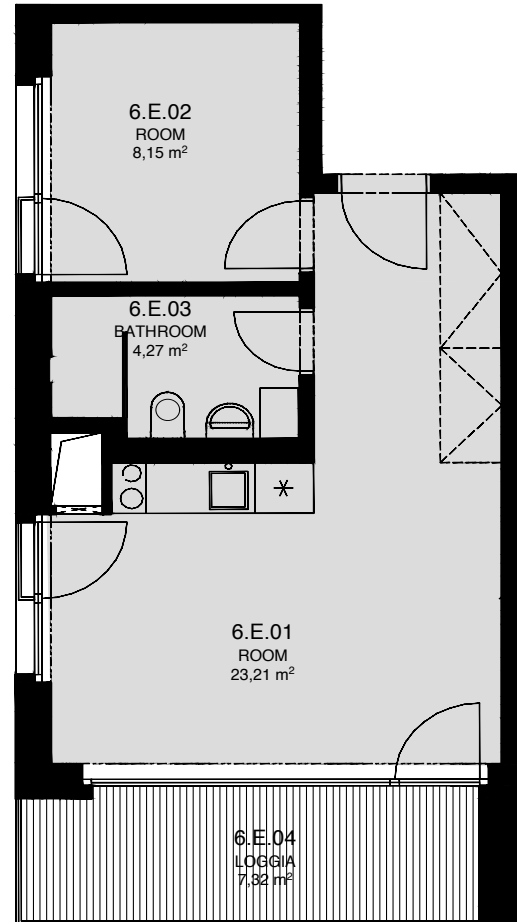

LIGHTHOUSE

Královopolská 139, Brno - Žabovřesky

6.E

TOTAL AREA: 45,50 m²

R.N.	ROOM NAME	AREA [m ²]
01	ROOM	23,21
02	ROOM	8,15
03	BATHROOM	4,27
04	LOGGIA	7,32

6.NP

Total floor area of the unit: 38,20 m²

The total floor area of the unit is given according to the Government Regulation No.366/2013 Coll. The equipment and facilities shown are only illustrative. Standard equipment is determined by the text of the concluded contract, which includes an annex with a description of the standard equipment. The indicated areas and areas are only indicative. The Seller reserves the right to change.