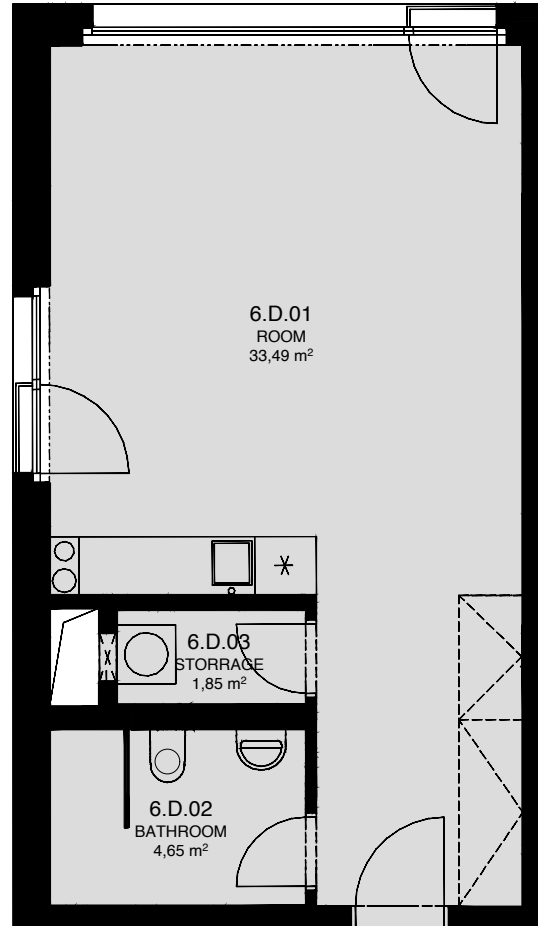

LIGHTHOUSE

Královopolská 139, Brno - Žabovřesky

6.D
TOTAL AREA: 42,40 m²

R.N.	ROOM NAME	AREA [m ²]
01	ROOM	33,49
02	BATHROOM	4,65
03	STORAGE	1,86

6.NP

Total floor area of the unit: 42,40 m²

The total floor area of the unit is given according to the Government Regulation No.366/2013 Coll. The equipment and facilities shown are only illustrative. Standard equipment is determined by the text of the concluded contract, which includes an annex with a description of the standard equipment. The indicated areas and areas are only indicative. The Seller reserves the right to change.