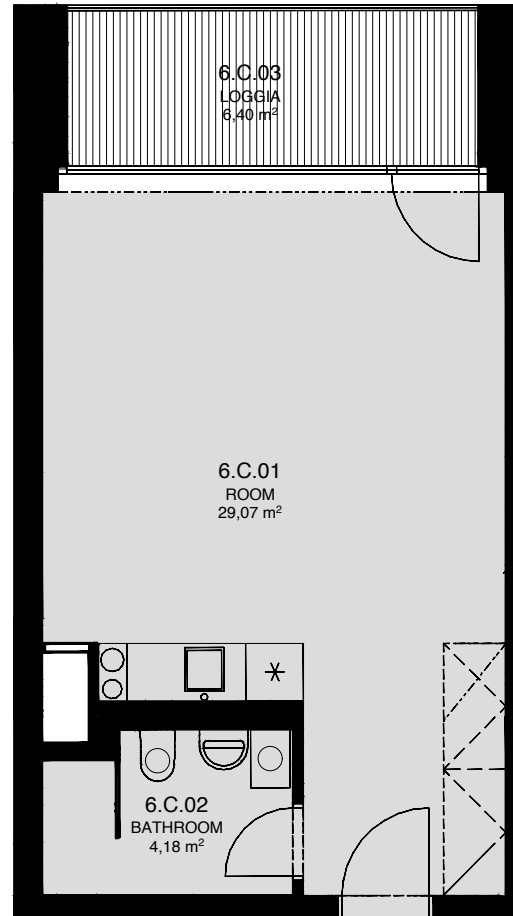

LIGHTHOUSE

Královopolská 139, Brno - Žabovřesky

6.C
TOTAL AREA: 41,60 m²

R.N.	ROOM NAME	AREA [m ²]
01	ROOM	29,07
02	BATHROOM	4,18
03	LOGGIA	6,40

Total floor area of the unit: 35,20 m²

The total floor area of the unit is given according to the Government Regulation No.366/2013 Coll. The equipment and facilities shown are only illustrative. Standard equipment is determined by the text of the concluded contract, which includes an annex with a description of the standard equipment. The indicated areas and areas are only indicative. The Seller reserves the right to change.