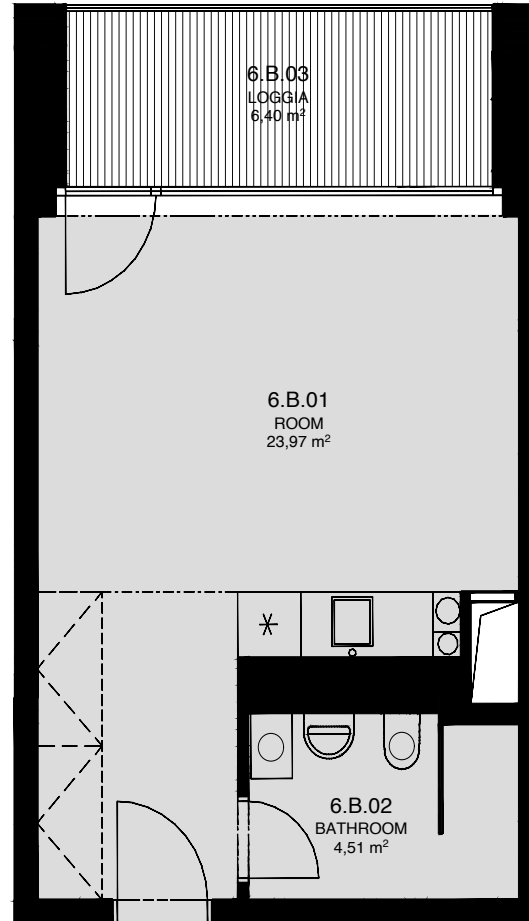

LIGHTHOUSE

Královopolská 139, Brno - Žabovřesky

6.B
TOTAL AREA: 36,70 m²

R.N.	ROOM NAME	AREA [m ²]
01	ROOM	23,46
02	BATHROOM	4,51
03	LOGGIA	6,40

Total floor area of the unit: 30,30 m²

The total floor area of the unit is given according to the Government Regulation No.366/2013 Coll. The equipment and facilities shown are only illustrative. Standard equipment is determined by the text of the concluded contract, which includes an annex with a description of the standard equipment. The indicated areas and areas are only indicative. The Seller reserves the right to change.