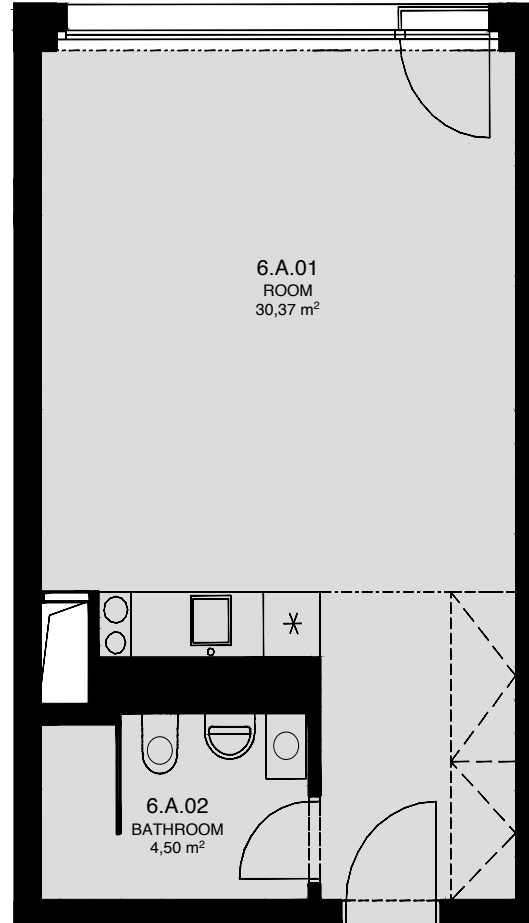

LIGHTHOUSE

Královopolská 139, Brno - Žabovřesky

6.A
TOTAL AREA: 37,30 m²

R.N.	ROOM NAME	AREA [m ²]
01	ROOM	30,37
02	BATHROOM	4,50

Total floor area of the unit: 37,30 m²

The total floor area of the unit is given according to the Government Regulation No.366/2013 Coll. The equipment and facilities shown are only illustrative. Standard equipment is determined by the text of the concluded contract, which includes an annex with a description of the standard equipment. The indicated areas and areas are only indicative. The Seller reserves the right to change.