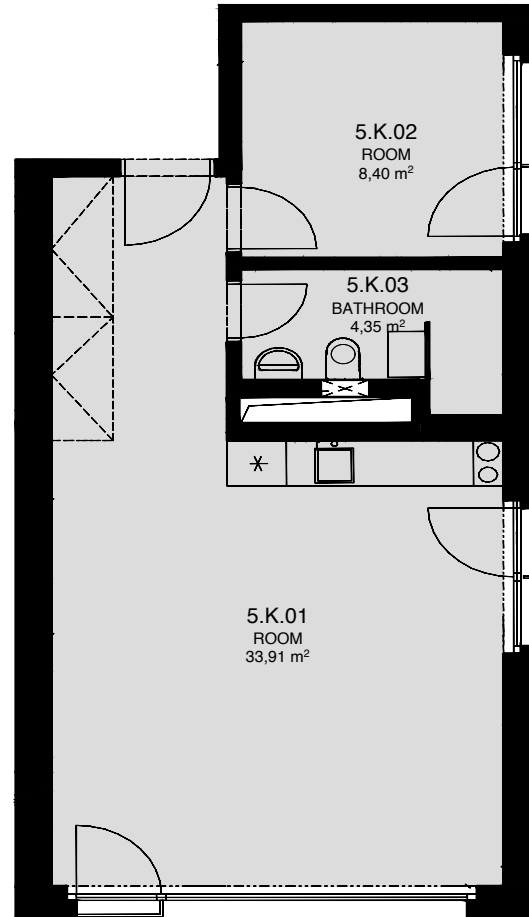

LIGHTHOUSE

Královopolská 139, Brno - Žabovřesky

5.K
TOTAL AREA: 50,20 m²

R.N.	ROOM NAME	AREA [m ²]
01	ROOM	34,09
02	ROOM	8,57
03	BATHROOM	4,35

Total floor area of the unit: 50,20 m²

The total floor area of the unit is given according to the Government Regulation No.366/2013 Coll. The equipment and facilities shown are only illustrative. Standard equipment is determined by the text of the concluded contract, which includes an annex with a description of the standard equipment. The indicated areas and areas are only indicative. The Seller reserves the right to change.