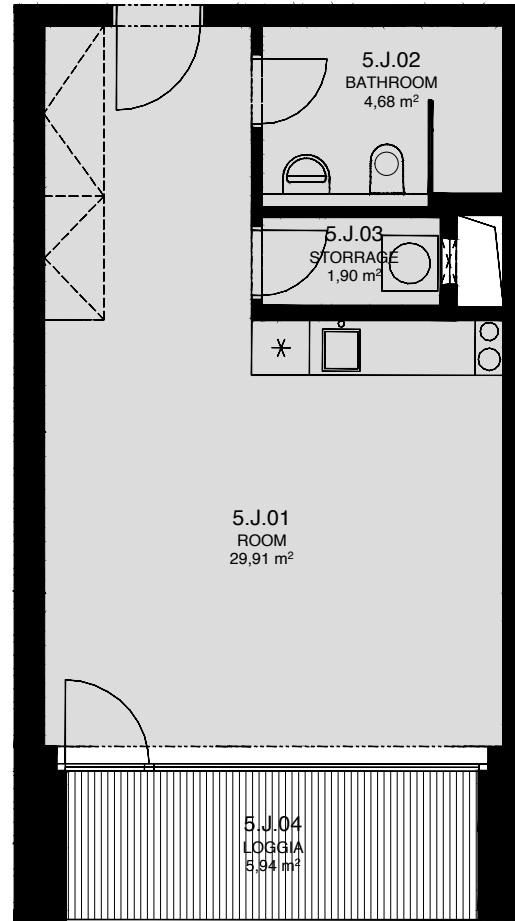

LIGHTHOUSE

Královopolská 139, Brno - Žabovřesky

5.J
TOTAL AREA: 44,90 m²

R.N.	ROOM NAME	AREA [m ²]
01	ROOM	29,91
02	BATHROOM	4,68
03	STORAGE	1,90
04	LOGGIA	5,94

Total floor area of the unit: 39,00 m²

The total floor area of the unit is given according to the Government Regulation No.366/2013 Coll. The equipment and facilities shown are only illustrative. Standard equipment is determined by the text of the concluded contract, which includes an annex with a description of the standard equipment. The indicated areas and areas are only indicative. The Seller reserves the right to change.