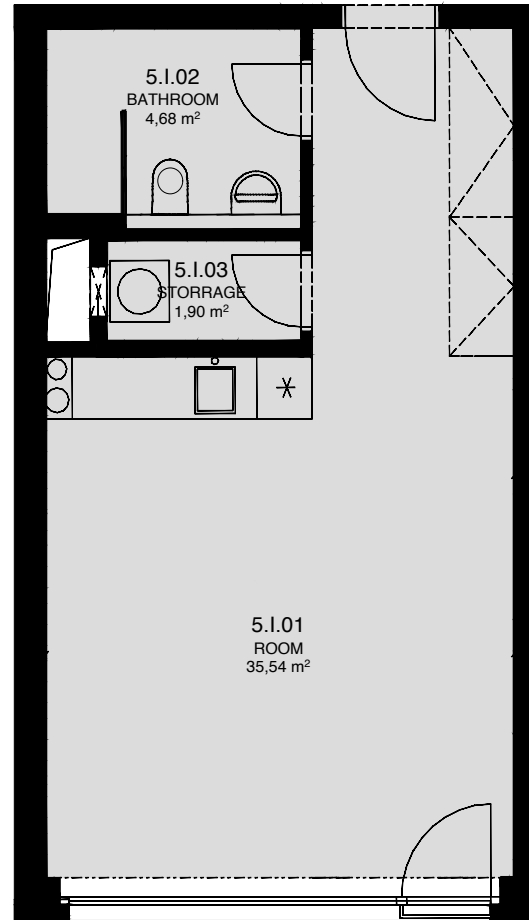

LIGHTHOUSE

Královopolská 139, Brno - Žabovřesky

TOTAL AREA: 5.1
44,60 m²

| R.N. | ROOM NAME | AREA [m ²] |
|------|-----------|------------------------|
| 01 | ROOM | 35,54 |
| 02 | BATHROOM | 4,68 |
| 03 | STORAGE | 1,90 |

Total floor area of the unit: 44,60 m²

The total floor area of the unit is given according to the Government Regulation No.366/2013 Coll. The equipment and facilities shown are only illustrative. Standard equipment is determined by the text of the concluded contract, which includes an annex with a description of the standard equipment. The indicated areas and areas are only indicative. The Seller reserves the right to change.