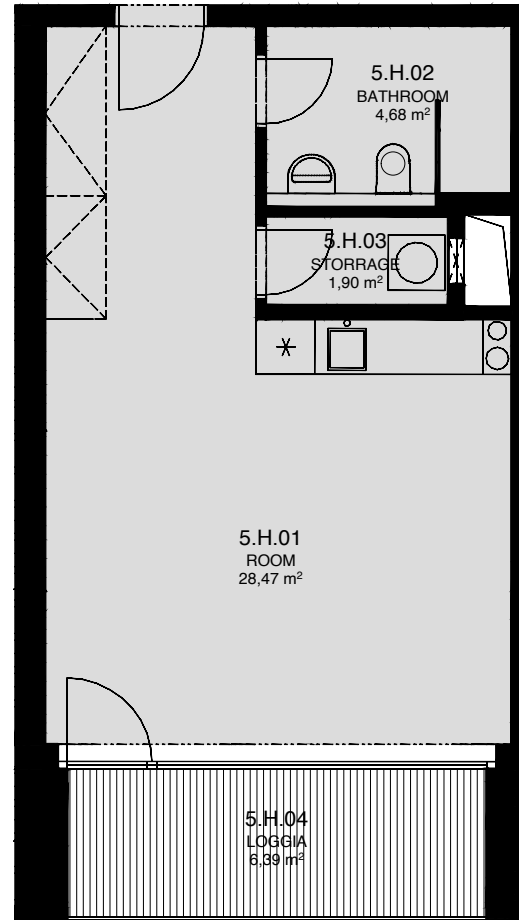

LIGHTHOUSE

Královopolská 139, Brno - Žabovřesky

5.H
TOTAL AREA: 43,80 m²

R.N.	ROOM NAME	AREA [m ²]
01	ROOM	28,47
02	BATHROOM	4,68
03	STORAGE	1,90
04	LOGGIA	6,39

Total floor area of the unit: 37,40 m²

The total floor area of the unit is given according to the Government Regulation No.366/2013 Coll. The equipment and facilities shown are only illustrative. Standard equipment is determined by the text of the concluded contract, which includes an annex with a description of the standard equipment. The indicated areas and areas are only indicative. The Seller reserves the right to change.