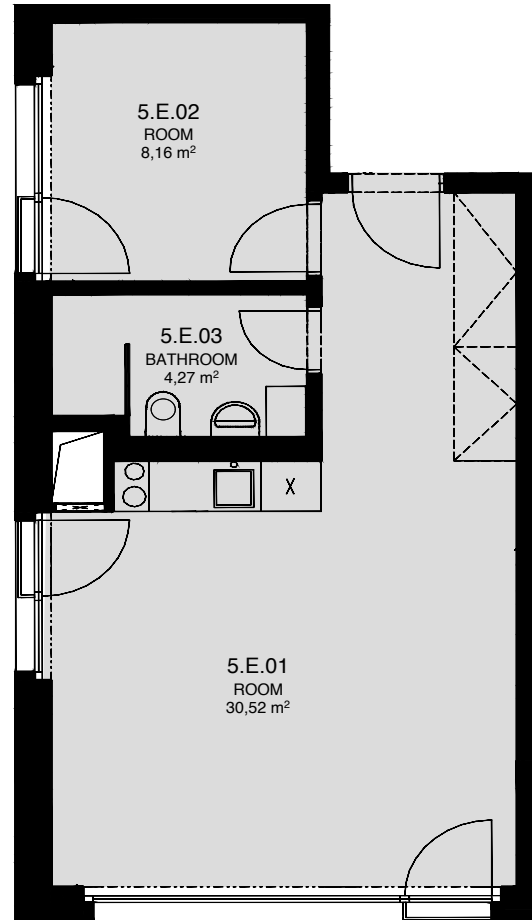

LIGHTHOUSE

Královopolská 139, Brno - Žabovřesky

5.E
TOTAL AREA: 45,50 m²

R.N.	ROOM NAME	AREA [m ²]
01	ROOM	30,52
03	ROOM	8,16
04	BATHROOM	4,27

Total floor area of the unit: 45,50 m²

The total floor area of the unit is given according to the Government Regulation No.366/2013 Coll. The equipment and facilities shown are only illustrative. Standard equipment is determined by the text of the concluded contract, which includes an annex with a description of the standard equipment. The indicated areas and areas are only indicative. The Seller reserves the right to change.