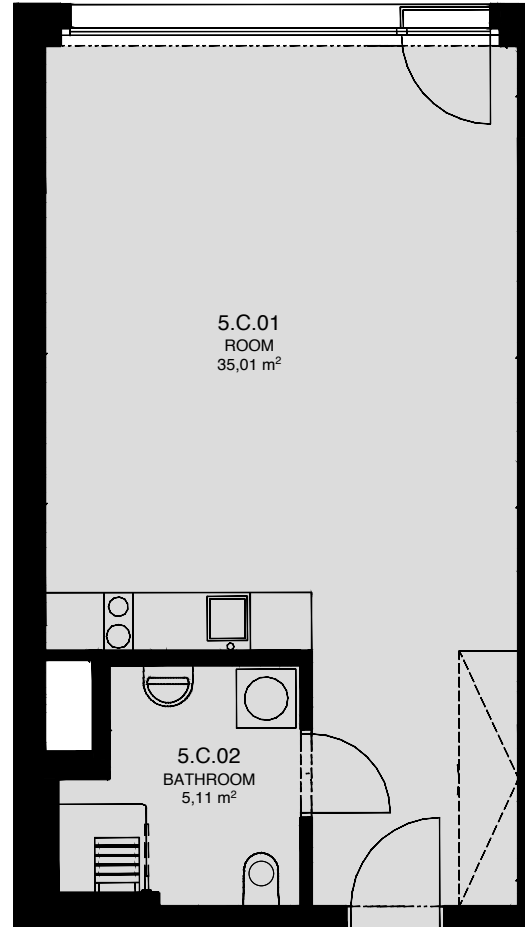

LIGHTHOUSE

Královopolská 139, Brno - Žabovřesky

5.C
TOTAL AREA: 42,50 m²

R.N.	ROOM NAME	AREA [m ²]
01	ROOM	35,01
02	BATHROOM	5,11

Total floor area of the unit: 42,50 m²

The total floor area of the unit is given according to the Government Regulation No.366/2013 Coll. The equipment and facilities shown are only illustrative. Standard equipment is determined by the text of the concluded contract, which includes an annex with a description of the standard equipment. The indicated areas and areas are only indicative. The Seller reserves the right to change.