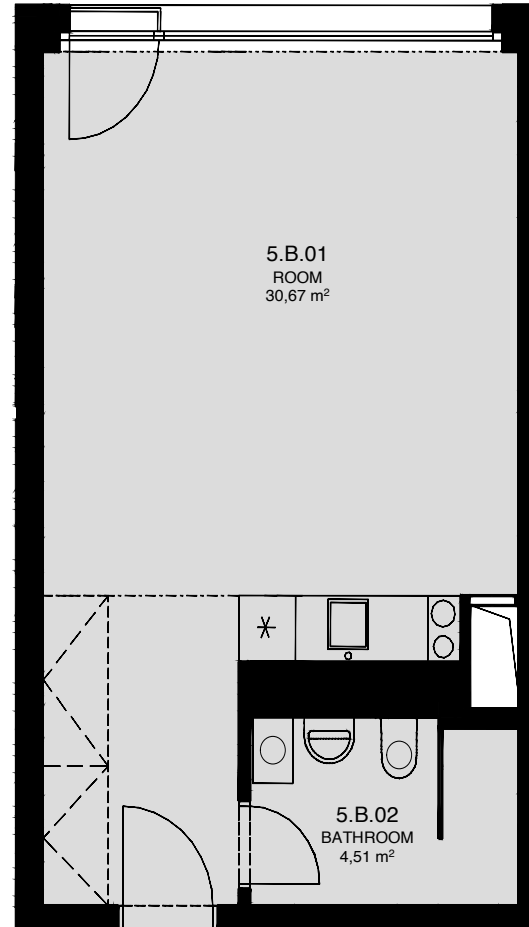

LIGHTHOUSE

Královopolská 139, Brno - Žabovřesky

5.B
TOTAL AREA: 37,50 m²

R.N.	ROOM NAME	AREA [m ²]
01	ROOM	30,67
02	BATHROOM	4,51

Total floor area of the unit: 37,50 m²

The total floor area of the unit is given according to the Government Regulation No.366/2013 Coll. The equipment and facilities shown are only illustrative. Standard equipment is determined by the text of the concluded contract, which includes an annex with a description of the standard equipment. The indicated areas and areas are only indicative. The Seller reserves the right to change.