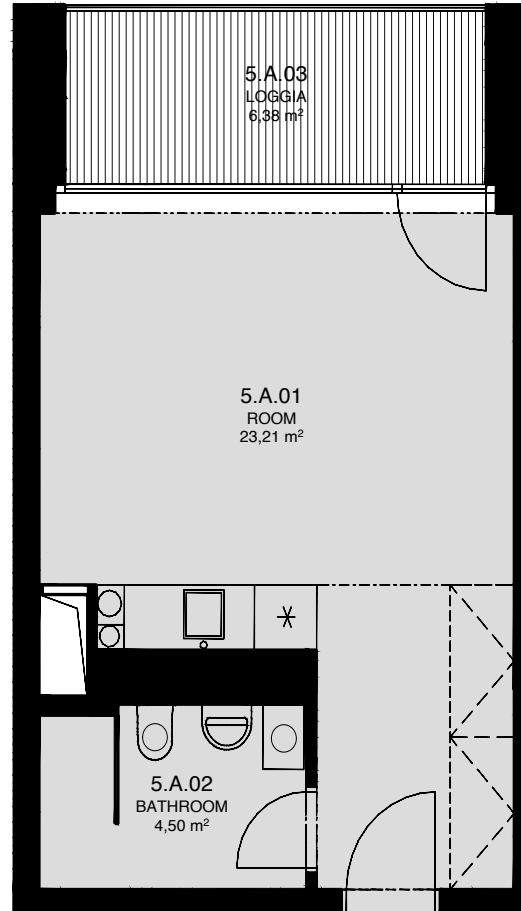

LIGHTHOUSE

Královopolská 139, Brno - Žabovřesky

5.A
TOTAL AREA: 36,40 m²

R.N.	ROOM NAME	AREA [m ²]
01	ROOM	23,21
02	BATHROOM	4,50
03	LOGGIA	6,38

Total floor area of the unit: 30,00 m²

The total floor area of the unit is given according to the Government Regulation No.366/2013 Coll. The equipment and facilities shown are only illustrative. Standard equipment is determined by the text of the concluded contract, which includes an annex with a description of the standard equipment. The indicated areas and areas are only indicative. The Seller reserves the right to change.