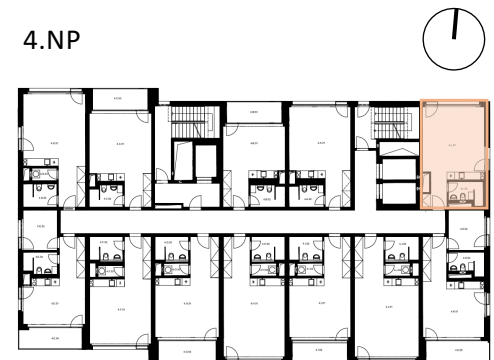

LIGHTHOUSE

Královopolská 139, Brno - Žabovřesky

TOTAL AREA: **4.L**
37,50 m²

R.N.	ROOM NAME	AREA [m ²]
01	ROOM	29,96
02	BATHROOM	4,12

Total floor area of the unit: 37,50 m²

The total floor area of the unit is given according to the Government Regulation No.366/2013 Coll. The equipment and facilities shown are only illustrative. Standard equipment is determined by the text of the concluded contract, which includes an annex with a description of the standard equipment. The indicated areas and areas are only indicative. The Seller reserves the right to change.