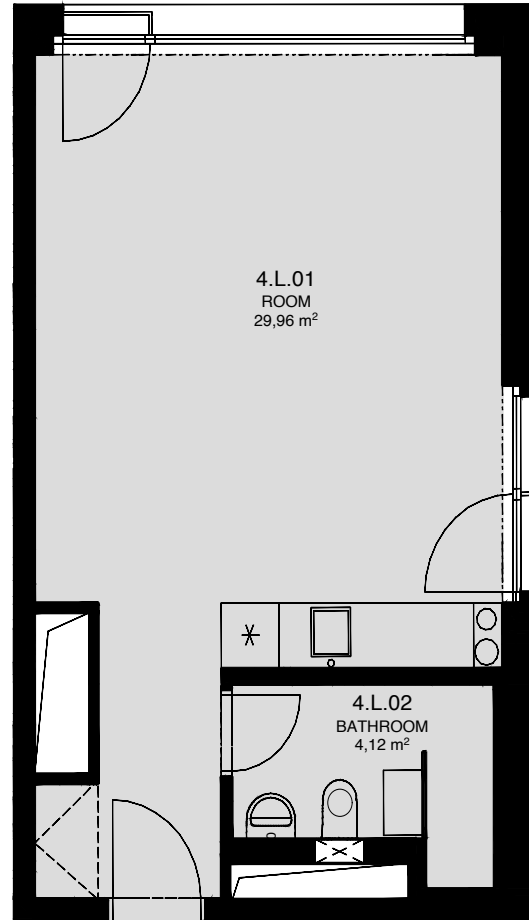

LIGHTHOUSE

Královopolská 139, Brno - Žabovřesky

TOTAL AREA: **4.L**
37,50 m²

R.N.	ROOM NAME	AREA [m ²]
01	ROOM	29,96
02	BATHROOM	4,12

Total floor area of the unit: 37,50 m²

The total floor area of the unit is given according to the Government Regulation No.366/2013 Coll. The equipment and facilities shown are only illustrative. Standard equipment is determined by the text of the concluded contract, which includes an annex with a description of the standard equipment. The indicated areas and areas are only indicative. The Seller reserves the right to change.