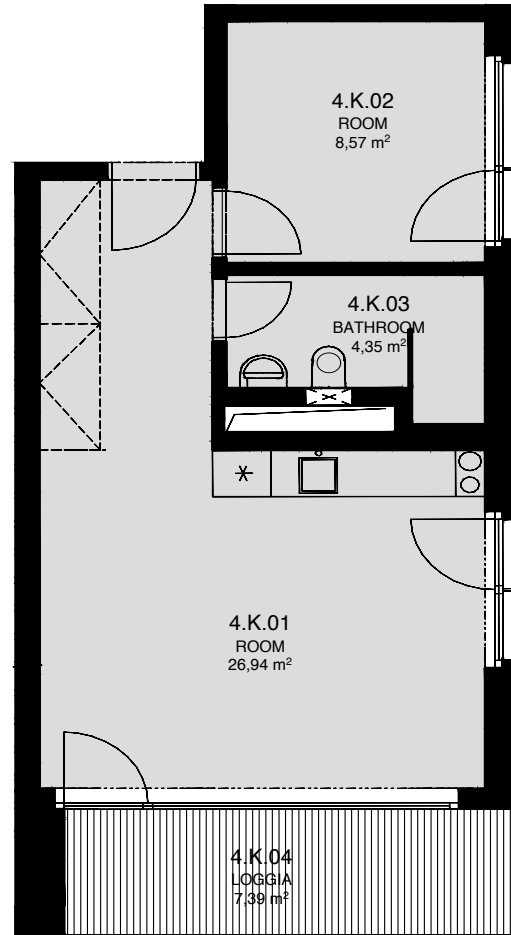

LIGHTHOUSE

Královopolská 139, Brno - Žabovřesky

TOTAL AREA: **4.K**
50,40 m²

R.N.	ROOM NAME	AREA [m ²]
01	ROOM	26,94
02	ROOM	8,57
03	BATHROOM	4,35
04	LOGGIA	7,39

4.NP

Total floor area of the unit: 43,00 m²

The total floor area of the unit is given according to the Government Regulation No.366/2013 Coll. The equipment and facilities shown are only illustrative. Standard equipment is determined by the text of the concluded contract, which includes an annex with a description of the standard equipment. The indicated areas and areas are only indicative. The Seller reserves the right to change.