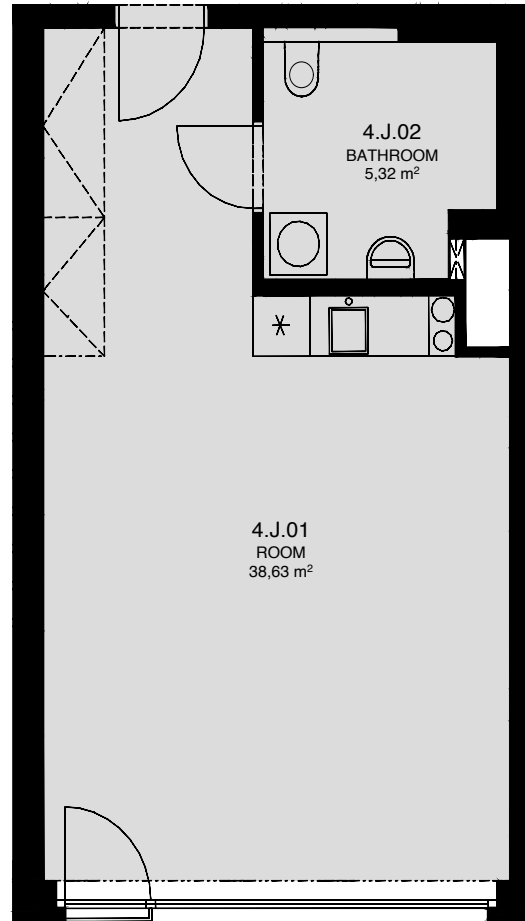

LIGHTHOUSE

Královopolská 139, Brno - Žabovřesky

4.J
TOTAL AREA: 46,40 m²

R.N.	ROOM NAME	AREA [m ²]
01	ROOM	38,63
02	BATHROOM	5,32

Total floor area of the unit: 46,40 m²

The total floor area of the unit is given according to the Government Regulation No.366/2013 Coll. The equipment and facilities shown are only illustrative. Standard equipment is determined by the text of the concluded contract, which includes an annex with a description of the standard equipment. The indicated areas and areas are only indicative. The Seller reserves the right to change.